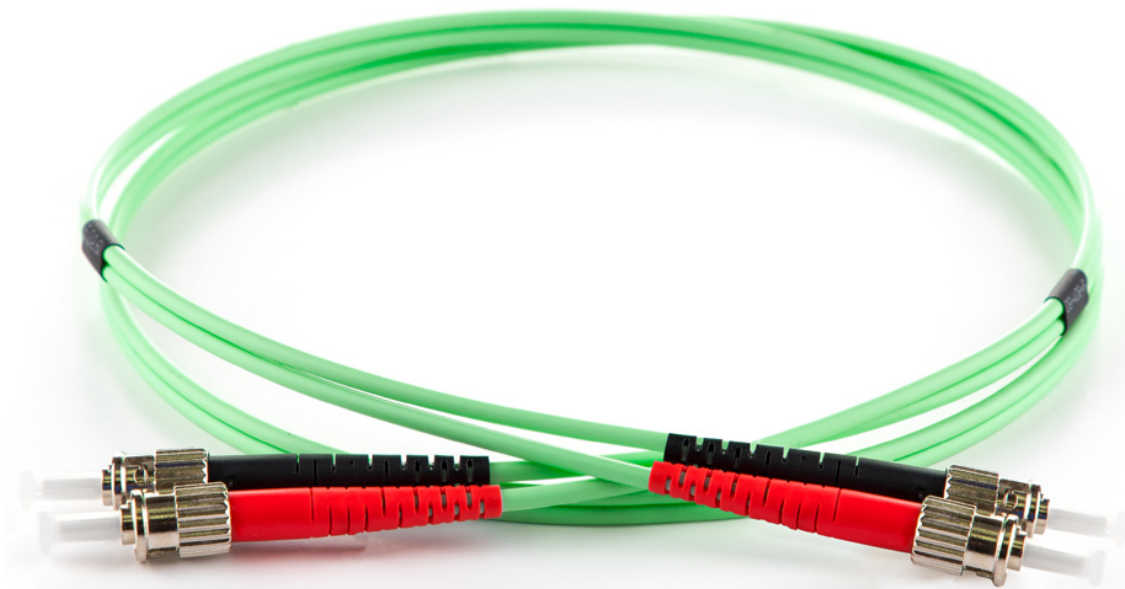

# ST-ST Multimode Duplex Fibre Patch Cord OM5 50/125um 2m

Product Images

Product Code: T70-0927

---

## Description

---

Manufactured using 50µm multimode fibre optimised for the use with 850nm ~ 953nm VCSELS (vertical cavity surface emitting lasers), OM5 multimode patch cords are used particularly in 10, 40 and 100 Gb/s applications, where the transmission distances and higher bandwidth requirements have dictated a need for a higher performance but cost-effective multimode system. All assemblies are fully tested prior to delivery and supplied with test results. OM5 multimode patch cords are supplied with an lime green LSZH cable jacket as standard.

All patch cords come with a UPC polished connector end face as standard

### **Connector Specification**

IL Max/Master (db) (Acceptance)  $\leq 0.25$

Av./Random (db)  $\leq 0.20$

Colour: Lime Green

Length: 2m