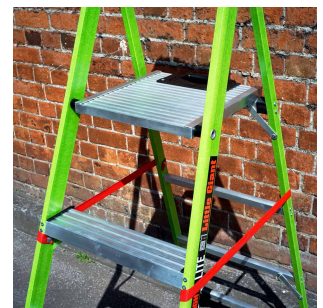

Little Giant MightyLite Fibreglass Platform Step Ladder 6 Tread

Product Images

Product Code: S00-9345

Short Description

Approximate working height: 3.33 metres - Platform Height: 1.73 metres - Storage Height: 2.49 metres -

Platform Size: 330 x 330mm - Weight: 10.9kg

Description

The MightyLite is significantly lighter than any comparable traditional stepladder and the platform design helps to prevent users from standing on the top step or top cap, the most common cause of severe stepladder falls.

The MightyLite's patented-pending Ground Cue prevents injuries by signaling the user when it is safe to dismount the ladder.

The MightyLite's no-pinch platform design opens easily from a slim 5" storage profile and offers wide, comfortable treads on each step, with a spacious, comfortable standing deck. Its innovative top cap allows to you keep everything you need close at hand—no more trips up and down the ladder for tools or hardware.

Product Features

Ground Cue™ indicator alerts user to last step

Slim storage profile

Wide comfortable deep serrated treads

Slim storage profile

Little Giant's patent-pending Hi-Viz Green

Max Load 150kg

EN131 Professional