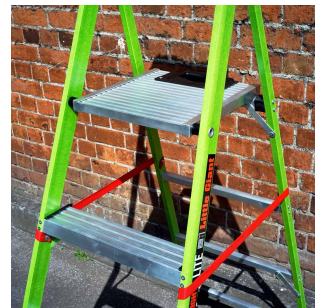

Little Giant MightyLite Fibreglass Platform Step Ladder 4 Tread

Product Images

Product Code: S00-9344

Short Description

Approximate working height: 2.74 metres - Platform Height: 1.14 metres - Storage Height: 1.88 metres -

1

Platform Size: 330 x 330mm - Weight: 7.9kg

Description

The MightyLite is significantly lighter than any comparable traditional stepladder and the platform design helps to prevent users from standing on the top step or top cap, the most common cause of severe stepladder falls.

The MightyLite's patented-pending Ground Cue prevents injuries by signaling the user when it is safe to dismount the ladder.

The MightyLite's no-pinch platform design opens easily from a slim 5" storage profile and offers wide, comfortable treads on each step, with a spacious, comfortable standing deck. Its innovative top cap allows to you keep everything you need close at hand—no more trips up and down the ladder for tools or hardware.

Product Features

Ground Cue™ indicator alerts user to last step

Slim storage profile

Wide comfortable deep serrated treads

Slim storage profile

Little Giant's patent-pending Hi-Viz Green

Max Load 150kg

EN131 Professional