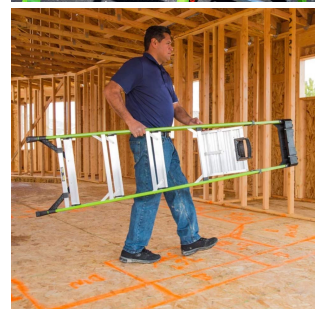

Little Giant MightyLite Fibreglass Platform Step Ladder 4 Tread

Product Images

Product Code: S00-9344

Short Description

Approximate working height: 2.74 metres - Platform Height: 1.14 metres - Storage Height: 1.88 metres -

1

Platform Size: 330 x 330mm - Weight: 7.9kg

Description

The MightyLite is significantly lighter than any comparable traditional stepladder and the platform design helps to prevent users from standing on the top step or top cap, the most common cause of severe stepladder falls.

The MightyLite's patented-pending Ground Cue prevents injuries by signaling the user when it is safe to dismount the ladder.

The MightyLite's no-pinch platform design opens easily from a slim 5" storage profile and offers wide, comfortable treads on each step, with a spacious, comfortable standing deck. Its innovative top cap allows to you keep everything you need close at hand—no more trips up and down the ladder for tools or hardware.

Product Features

Ground Cue™ indicator alerts user to last step

Slim storage profile

Wide comfortable deep serrated treads

Slim storage profile

Little Giant's patent-pending Hi-Viz Green

Max Load 150kg

EN131 Professional