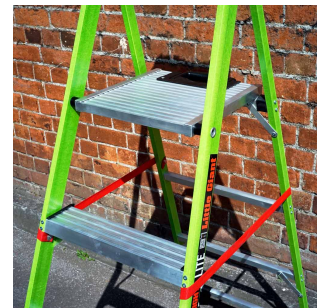

Little Giant MightyLite Fibreglass Platform Step Ladder 3 Tread

Product Images

Product Code: S00-9343

Short Description

Approximate working height: 2.46 metres - Platform Height: 0.86 metres - Storage Height: 1.57 metres -

Platform Size: 330 x 330mm - Weight: 6.4kg

Description

The MightyLite is significantly lighter than any comparable traditional stepladder and the platform design helps to prevent users from standing on the top step or top cap, the most common cause of severe stepladder falls.

The MightyLite's patented-pending Ground Cue prevents injuries by signaling the user when it is safe to dismount the ladder.

The MightyLite's no-pinch platform design opens easily from a slim 5" storage profile and offers wide, comfortable treads on each step, with a spacious, comfortable standing deck. Its innovative top cap allows to you keep everything you need close at hand—no more trips up and down the ladder for tools or hardware.

Product Features

Ground Cue™ indicator alerts user to last step

Slim storage profile

Wide comfortable deep serrated treads

Slim storage profile

Little Giant's patent-pending Hi-Viz Green

Max Load 150kg

EN131 Professional