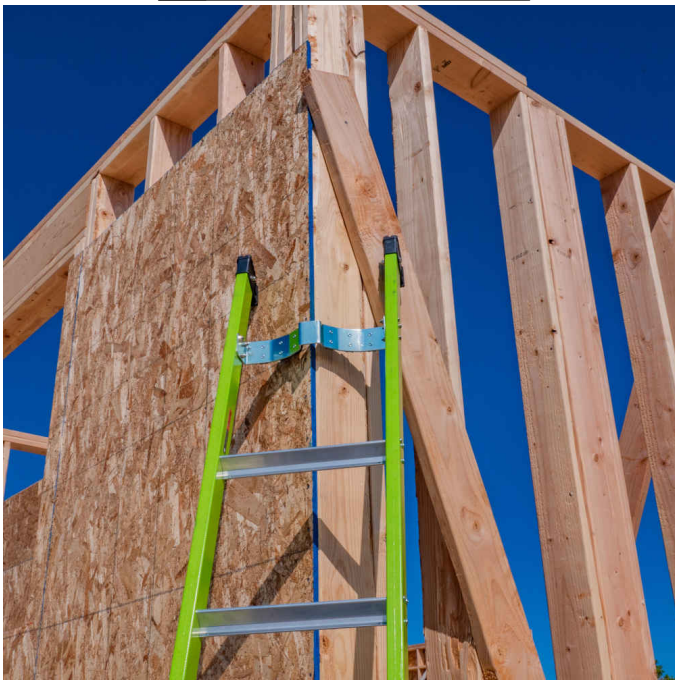

## Short Description

---

King Kombo is the world's first and only 3-in-1 extension ladder, leaning ladder and stepladder combination, in one lightweight package. 8 rungs x 2 sections.

## Description

---

King Kombo is the world's first and only 3-in-1 extension ladder, leaning ladder and stepladder combination, in one lightweight package.

King Kombo Industrial brings all the power and speed, with ultra-heavy-duty feet with seriously aggressive tread for elite traction and durability for harsh industrial environments. King Kombo Industrial also brings a tough corner, pole, and stud gripping V-bar for the extension ladder position. This heavy-duty grip conforms to inside and outside corners and even offers protection for damageable leaning surfaces like paint, drywall, and stucco and round poles. Speed, power, and safety—prepare to be faster and safer than ever on the job!

### Product Features

Ultra-heavy-duty feet with aggressive tread for elite traction

Tough corner, pole and stud gripping V-bar for the extension ladder position

Heavy-duty grip conforms to inside and outside corners and even offers protection for damageable leaning surfaces such as paint, drywall and stucco

Patent-pending non-conductive Hi-Visability green fiberglass makes the ladder more noticeable

3 Wide-flared side offers superior side-tip stability

Straight side allows operators to access tight work spaces between stud gaps, ceiling trusses and attic access ports