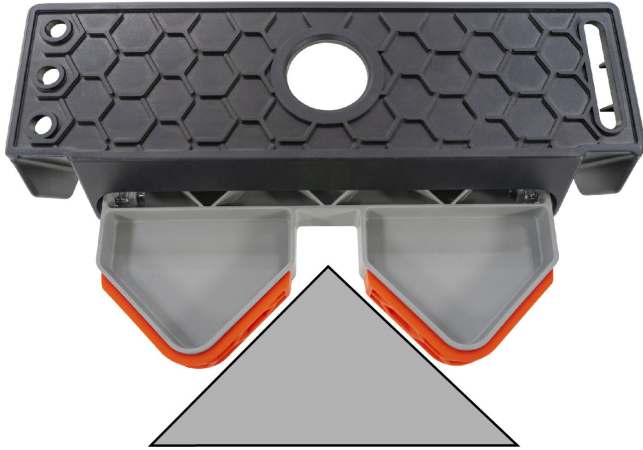

# Little Giant King Kombo Industrial Fibreglass Combination Ladder 8 x 2

Product Images

Product Code: S00-9351

## Short Description

---

King Kombo is the world's first and only 3-in-1 extension ladder, leaning ladder and stepladder combination, in one lightweight package. 8 rungs x 2 sections.

## Description

---

King Kombo is the world's first and only 3-in-1 extension ladder, leaning ladder and stepladder combination, in one lightweight package.

King Kombo Industrial brings all the power and speed, with ultra-heavy-duty feet with seriously aggressive tread for elite traction and durability for harsh industrial environments. King Kombo Industrial also brings a tough corner, pole, and stud gripping V-bar for the extension ladder position. This heavy-duty grip conforms to inside and outside corners and even offers protection for damageable leaning surfaces like paint, drywall, and stucco and round poles. Speed, power, and safety—prepare to be faster and safer than ever on the job!

Patent-pending non-conductive Hi-Visability green fiberglass makes the ladder more noticeable

3 Wide-flared side offers superior side-tip stability

Straight side allows operators to access tight work spaces between stud gaps, ceiling trusses and attic access ports