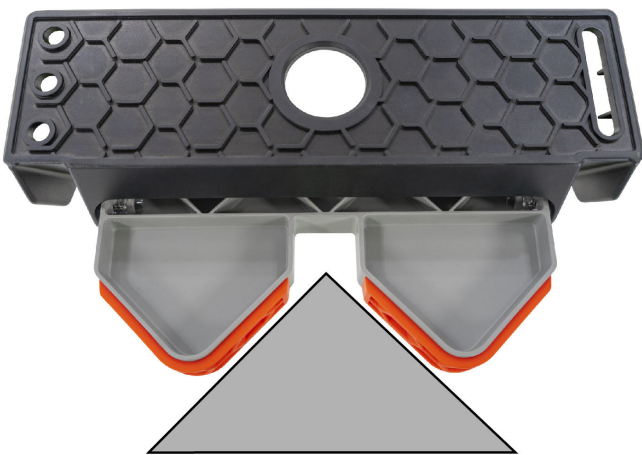

Little Giant King Kombo Industrial Fibreglass Combination Ladder 6 x 2

Product Images

Product Code: S00-9350

Short Description

King Kombo is the world's first and only 3-in-1 extension ladder, leaning ladder and stepladder combination, in one lightweight package. 6 rungs x 2 sections.

Description

King Kombo is the world's first and only 3-in-1 extension ladder, leaning ladder and stepladder combination, in one lightweight package.

King Kombo Industrial brings all the power and speed, with ultra-heavy-duty feet with seriously aggressive tread for elite traction and durability for harsh industrial environments. King Kombo Industrial also brings a tough corner, pole, and stud gripping V-bar for the extension ladder position. This heavy-duty grip conforms to inside and outside corners and even offers protection for damageable leaning surfaces like paint, drywall, and stucco and round poles. Speed, power, and safety—prepare to be faster and safer than ever on the job!

Product Features

Ultra-heavy-duty feet with aggressive tread for elite traction

Tough corner, pole and stud gripping V-bar for the extension ladder position

Heavy-duty grip conforms to inside and outside corners and even offers protection for damageable leaning surfaces such as paint, drywall and stucco

Patent-pending non-conductive Hi-Visibility green fiberglass makes the ladder more noticeable

Wide-flared side offers superior side-tip stability

Straight side allows operators to access tight work spaces between stud gaps, ceiling trusses and attic