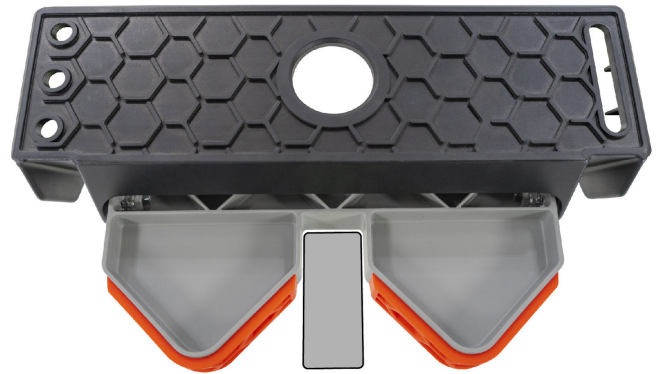

Little Giant King Kombo Industrial Fibreglass Combination Ladder 6 x 2

Product Images

Product Code: S00-9350

Short Description

King Kombo is the world's first and only 3-in-1 extension ladder, leaning ladder and stepladder combination, in one lightweight package. 6 rungs x 2 sections.

Description

King Kombo is the world's first and only 3-in-1 extension ladder, leaning ladder and stepladder combination, in one lightweight package.

King Kombo Industrial brings all the power and speed, with ultra-heavy-duty feet with seriously aggressive tread for elite traction and durability for harsh industrial environments. King Kombo Industrial also brings a tough corner, pole, and stud gripping V-bar for the extension ladder position. This heavy-duty grip conforms to inside and outside corners and even offers protection for damageable leaning surfaces like paint, drywall, and stucco and round poles. Speed, power, and safety—prepare to be faster and safer than ever on the job!

Product Features

Ultra-heavy-duty feet with aggressive tread for elite traction

Tough corner, pole and stud gripping V-bar for the extension ladder position

Heavy-duty grip conforms to inside and outside corners and even offers protection for damageable leaning surfaces such as paint, drywall and stucco

Patent-pending non-conductive Hi-Visibility green fiberglass makes the ladder more noticeable

Wide-flared side offers superior side-tip stability

Straight side allows operators to access tight work spaces between stud gaps, ceiling trusses and attic