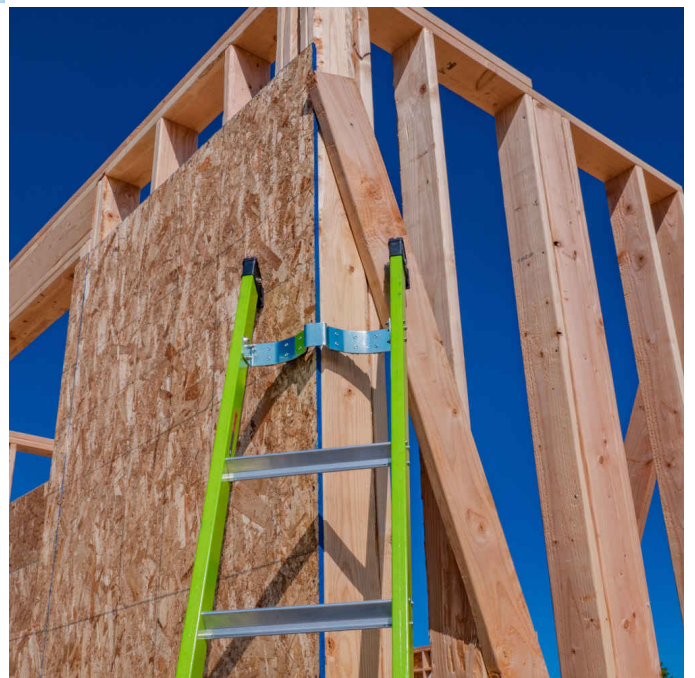

Little Giant King Kombo Industrial Fibreglass Combination Ladder 6 x 2

Product Images

Product Code: S00-9350

Short Description

King Kombo is the world's first and only 3-in-1 extension ladder, leaning ladder and stepladder combination, in one lightweight package. 6 rungs x 2 sections.

Description

King Kombo is the world's first and only 3-in-1 extension ladder, leaning ladder and stepladder combination, in one lightweight package.

King Kombo Industrial brings all the power and speed, with ultra-heavy-duty feet with seriously aggressive tread for elite traction and durability for harsh industrial environments. King Kombo Industrial also brings a tough corner, pole, and stud gripping V-bar for the extension ladder position. This heavy-duty grip conforms to inside and outside corners and even offers protection for damageable leaning surfaces like paint, drywall, and stucco and round poles. Speed, power, and safety—prepare to be faster and safer than ever on the job!

Product Features

Ultra-heavy-duty feet with aggressive tread for elite traction

Tough corner, pole and stud gripping V-bar for the extension ladder position

Heavy-duty grip conforms to inside and outside corners and even offers protection for damageable leaning surfaces such as paint, drywall and stucco

Patent-pending non-conductive Hi-Visibility green fiberglass makes the ladder more noticeable

Wide-flared side offers superior side-tip stability

Straight side allows operators to access tight work spaces between stud gaps, ceiling trusses and attic