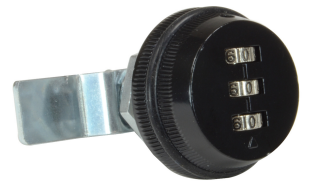

Combination Lock for Fusion Wall Cabinets

Product Images

Product Code: T98-9305

Short Description

The Fusion 3 wheel combination cam lock is available as an accessory to fit most Fusion Wall and Soho cabinets, replacing the standard barrel lock and removing the need for keys.

The combination lock is 30mm in diameter and is quick and easy to install and features 3 wheels that can provide up to 1000 different combinations (The factory setting is 000)

- Fixing: Nut fix
- Finish: Black
- 1000 combinations
- Replaces most Fusion cabinet key Locks
- Cam can be rotated clockwise or anti clockwise

- Quick and easy to install
- 30mm Diameter

Description

The Fusion 3 wheel combination cam lock is available as an accessory to fit most Fusion Wall and Soho cabinets, replacing the standard barrel lock and removing the need for keys.

The combination lock is 30mm in diameter and is quick and easy to install and features 3 wheels that can provide up to 1000 different combinations (The factory setting is 000)

- Fixing: Nut fix
- Finish: Black
- 1000 combinations
- Replaces most Fusion cabinet key Locks
- Cam can be rotated clockwise or anti clockwise
- Quick and easy to install
- 30mm Diameter