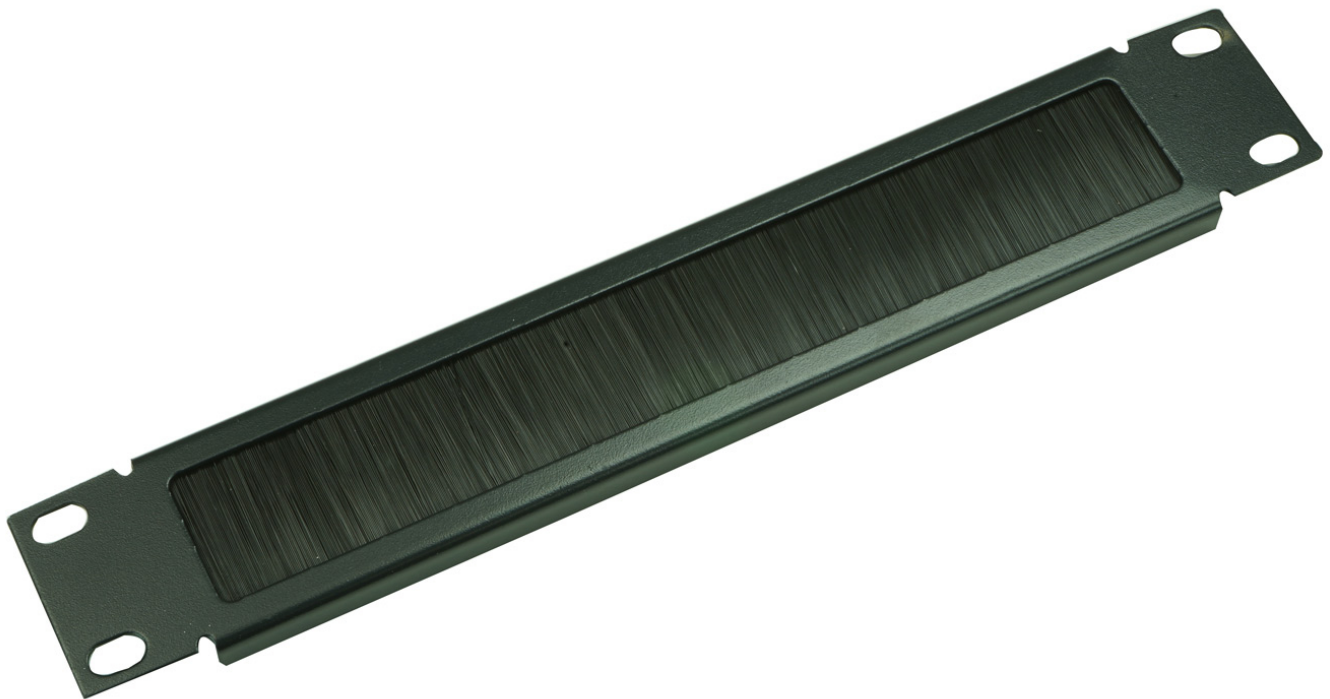

Fusion 1U SOHO Brush Panel

[Product Images](#)

Product Code: T70-7675

Short Description

Used to give smarter appearance to cabinet and prevent dust ingress.

Available in 1U height

Description

Used to give smarter appearance to cabinet and prevent dust ingress.

Available in 1U height