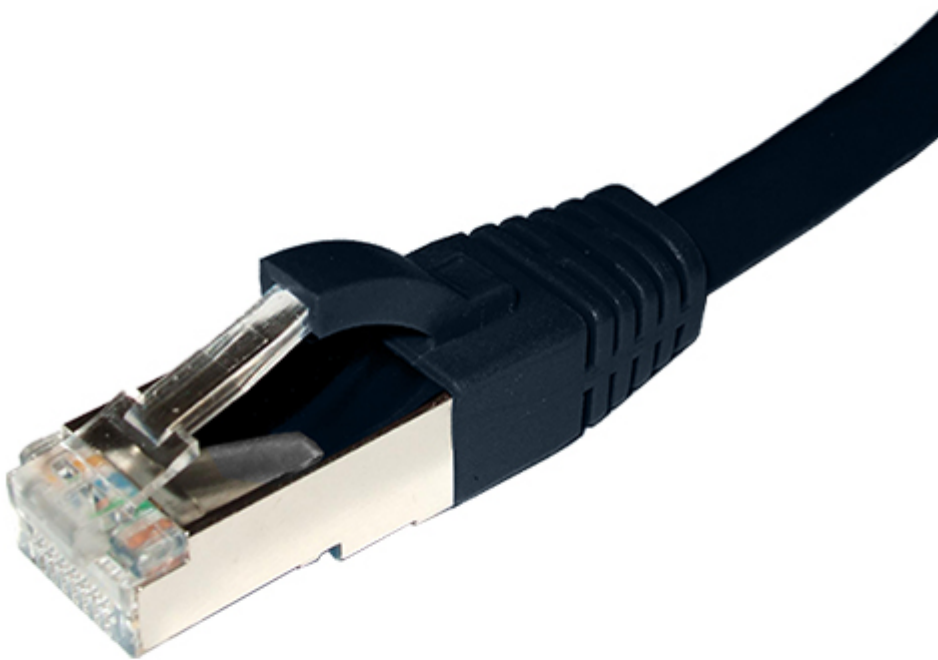

Cat6a S/FTP LSOH Black Patch Lead 1m

[Product Images](#)

Product Code: T61-4346

Short Description

High-Quality Screened Category 6A Patch Cord cable manufactured, tested and verified to ISO11801 Channel Test standard.

To maintain consistent performance, this Cat6a patch lead also features a 'Blade' style moulded snagless strain relief boot that prevents strain on the cable termination itself ensuring flawless operation during the patch lead's service life.

Suitable for all 10G Shielded Networks.

Description

High-Quality Screened Category 6A Patch Cord cable manufactured, tested and verified to ISO11801 Channel Test standard.

To maintain consistent performance, this Cat6a patch lead also features a 'Blade' style moulded snagless strain relief boot that prevents strain on the cable termination itself ensuring flawless operation during the patch lead's service life.

Suitable for all 10G Shielded Networks.