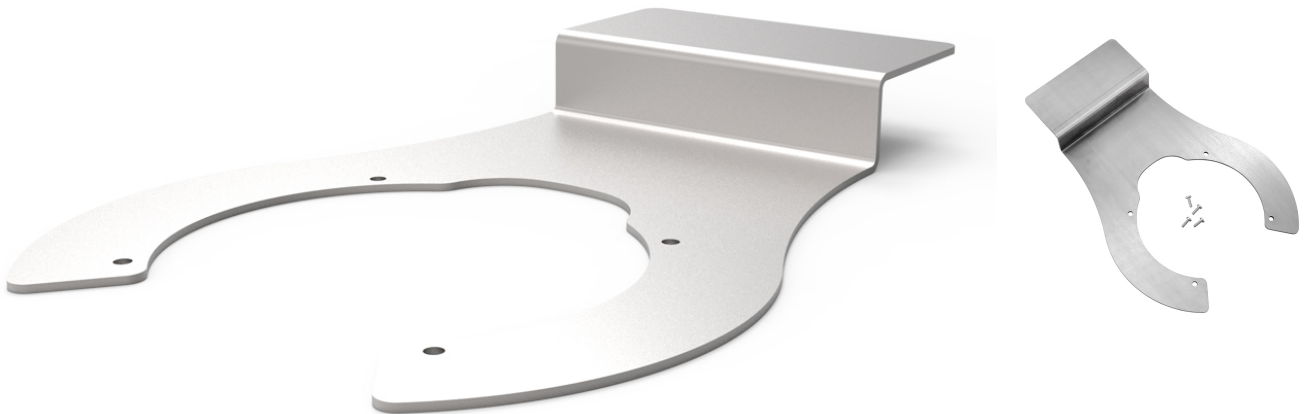

Prysmian LMJ Support Tool

Product Images

Product Code: XJTSC02274

Short Description

The LMJ Support Tool allows the user to support an LMJ joint within a portable workbench.

The bracket is designed to fit most commercially available workbenches.

Description

The LMJ Support Tool allows the user to support an LMJ joint within a portable workbench.

The bracket is designed to fit most commercially available workbenches.