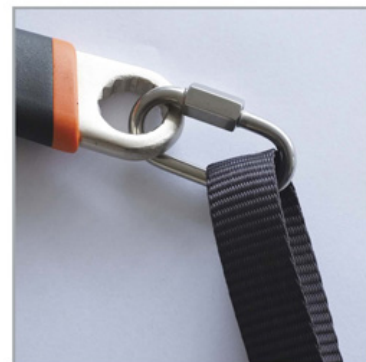

RidgeGear RTLC3 Screw Gate Karabiner for Tool Connection 50 x 25mm

Product Images

Product Code: S00-7577

Short Description

The RTLC3 is a screw gate karabiner which comes in two sizes and heavier capacities, perfect for connecting and swapping between multiple tools.

1

****Both sizes shown for illustrations purposes****

Description

The RTLC3 is a screw gate karabiner which comes in two sizes and heavier capacities, perfect for connecting and swapping between multiple tools.

****Both sizes shown for illustrations purposes****