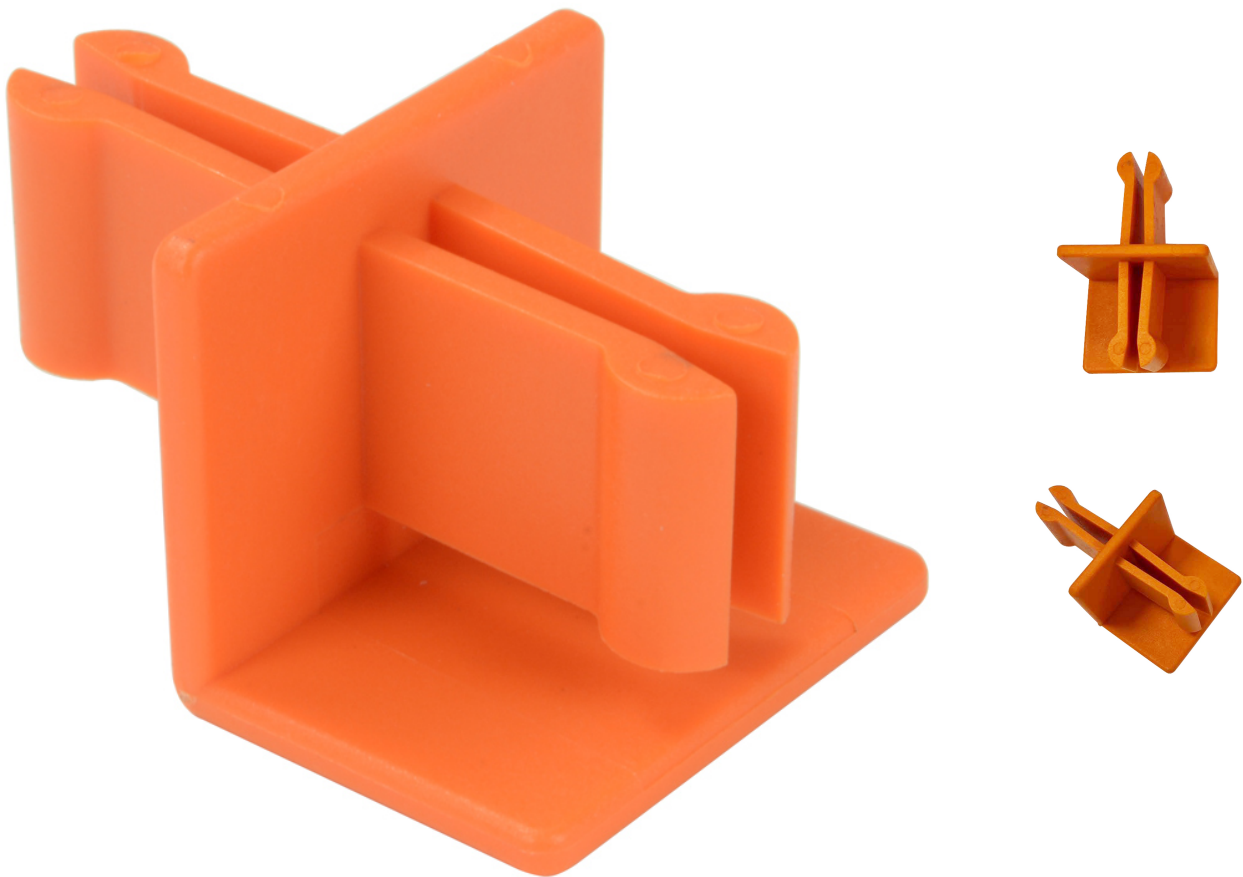

Series 7 Universal Shroud for Domestic Cut-Outs

Product Images

Product Code: H87-7350

Short Description

Series 7 Universal Shroud for Domestic Cut-Outs

Shield dimensions 30 x 25mm

Description

Series 7 Universal Shroud for Domestic Cut-Outs Shield dimensions 30 x 25mm