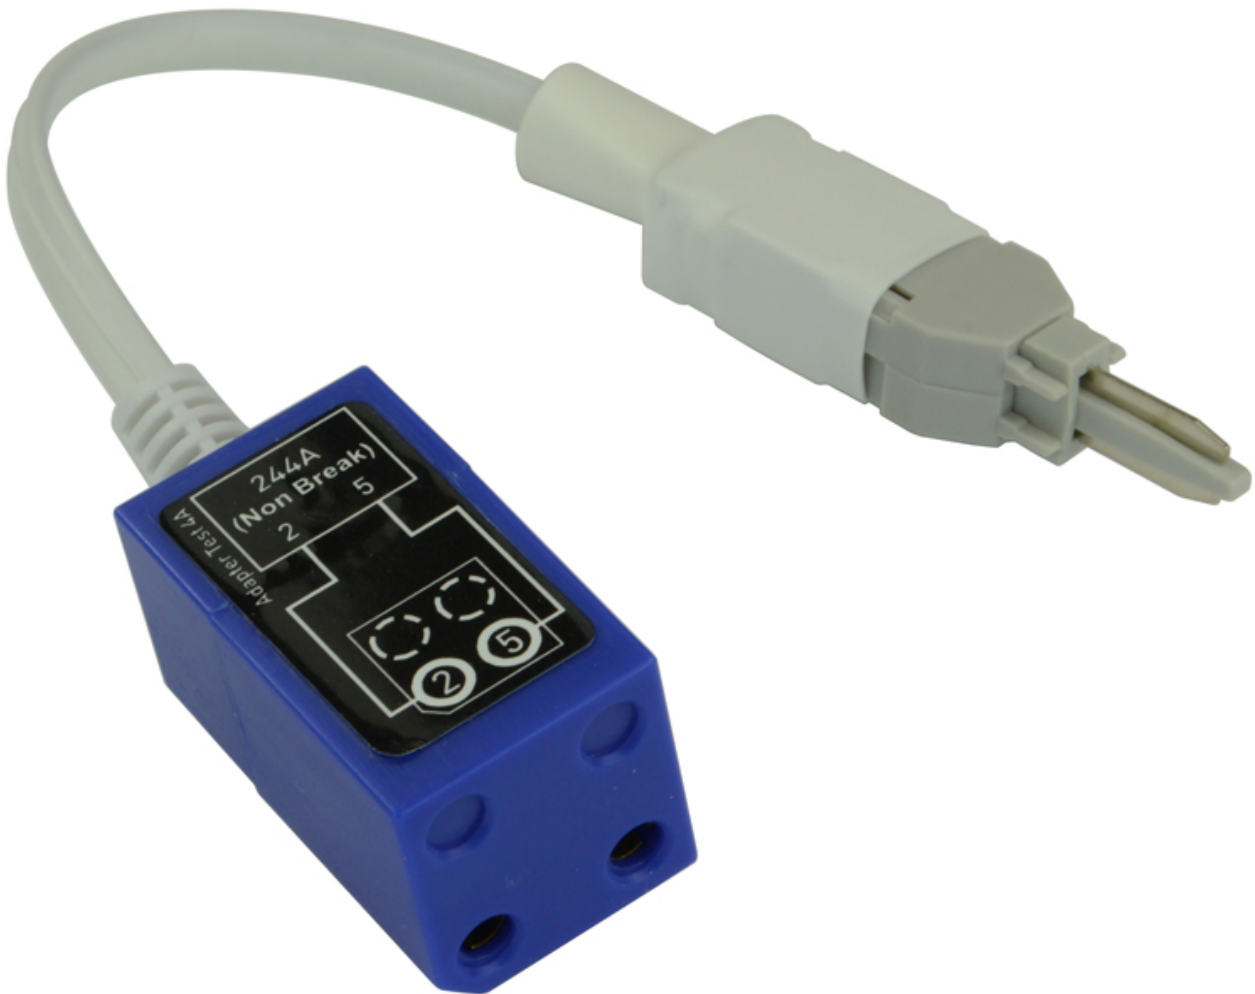

Mills Test Cord Set Krone

Product Images

Product Code: C00-4442

Short Description

Test cordset to allow connection of standard 4mm banana plugs to Krone connectors.

Formerly C00-7903

Description

Test cordset to allow connection of standard 4mm banana plugs to Krone connectors.

Formerly C00-7903