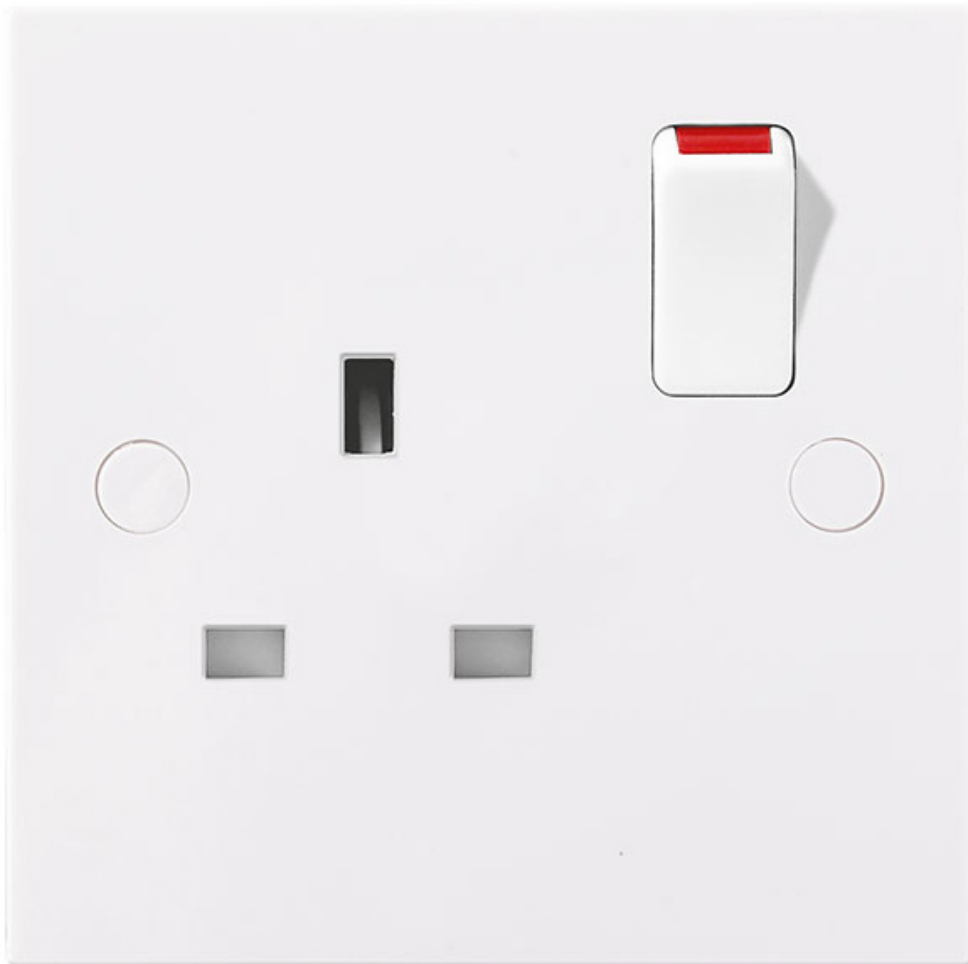

# 1 Gang Switched Socket Outlet

Product Images

Product Code: V01-2322

---

## Short Description

---

Standard single gang switched outlet. Also available in double gang

## Description

---

Standard single gang switched outlet. Also available in double gang