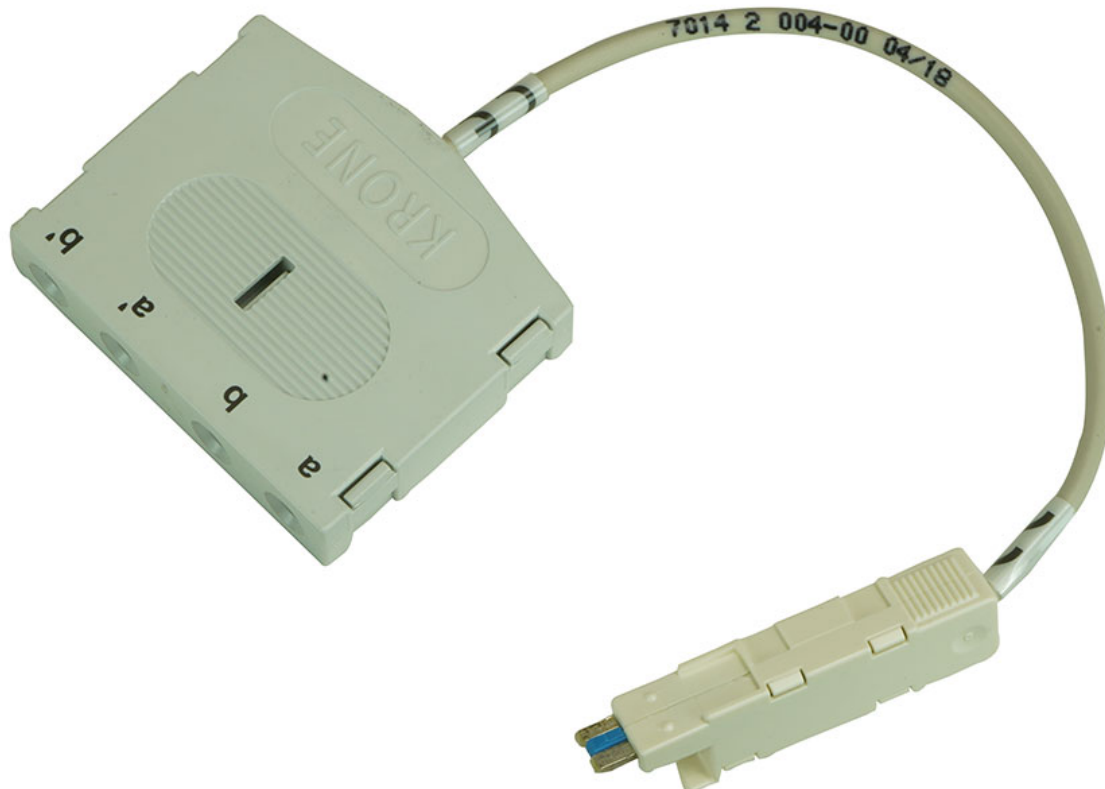

LSA-PLUS NT Test Cord 4 Pole

Product Images

Product Code: C00-7253

Short Description

LSA Plus HD180 & LSA Plus NT 4 Pole Test Cord - NT Plug to 4 Pole Female Banana Plug Socket

For use on HD180 and NT Modules

Length 0.2m

Description

LSA Plus HD180 & LSA Plus NT 4 Pole Test Cord - NT Plug to 4 Pole Female Banana Plug Socket

For use on HD180 and NT Modules

Length 0.2m