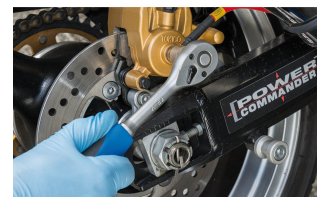

Socket Wrench Set 3-8inch Drive Metric 20 Piece

Product Images

Product Code: G70-3375

Short Description

socket wrench set 3/8inch drive metric 20 piece

- Chrome vanadium sliding T-Bar
- 14 sockets: 6, 7, 8, 10, 11, 12, 13, 14, 15, 16, 17, 19, 21 and 22mm
- Quick release polished ratchet handle with rubber grip
- 2 x extension bars: 50 and 150mm
- Universal joint and 1/2

Description

socket wrench set 3/8inch drive metric 20 piece

- Chrome vanadium sliding T-Bar
- 14 sockets: 6, 7, 8, 10, 11, 12, 13, 14, 15, 16, 17, 19, 21 and 22mm
- Quick release polished ratchet handle with rubber grip
- 2 x extension bars: 50 and 150mm
- Universal joint and 1/2