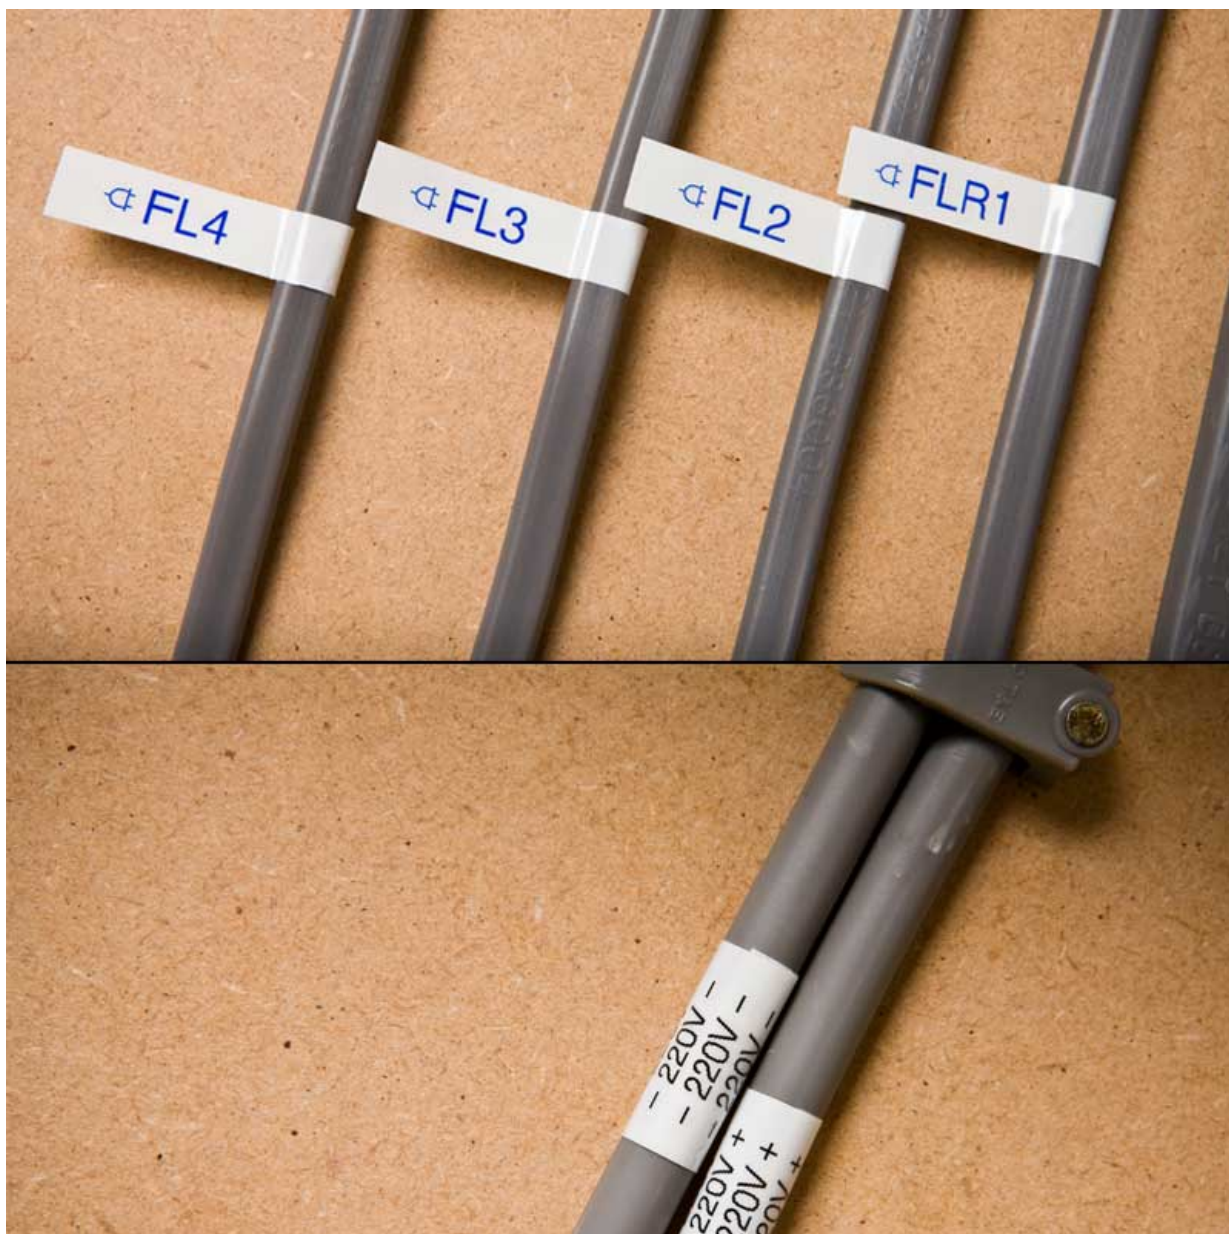

Brother Flexible ID TZe-FX631 Tape 12mm Yellow

Product Images

Product Code: C92-4968

Short Description

Brother Flexible ID FZEFX Tape 12mm Yellow

Ideal for curved surfaces such as cables, pipes and conduits, these labels can be flagged or wrapped.

8m length.

Description

Brother Flexible ID FZEFX Tape 12mm Yellow

Ideal for curved surfaces such as cables, pipes and conduits, these labels can be flagged or wrapped.

8m length.