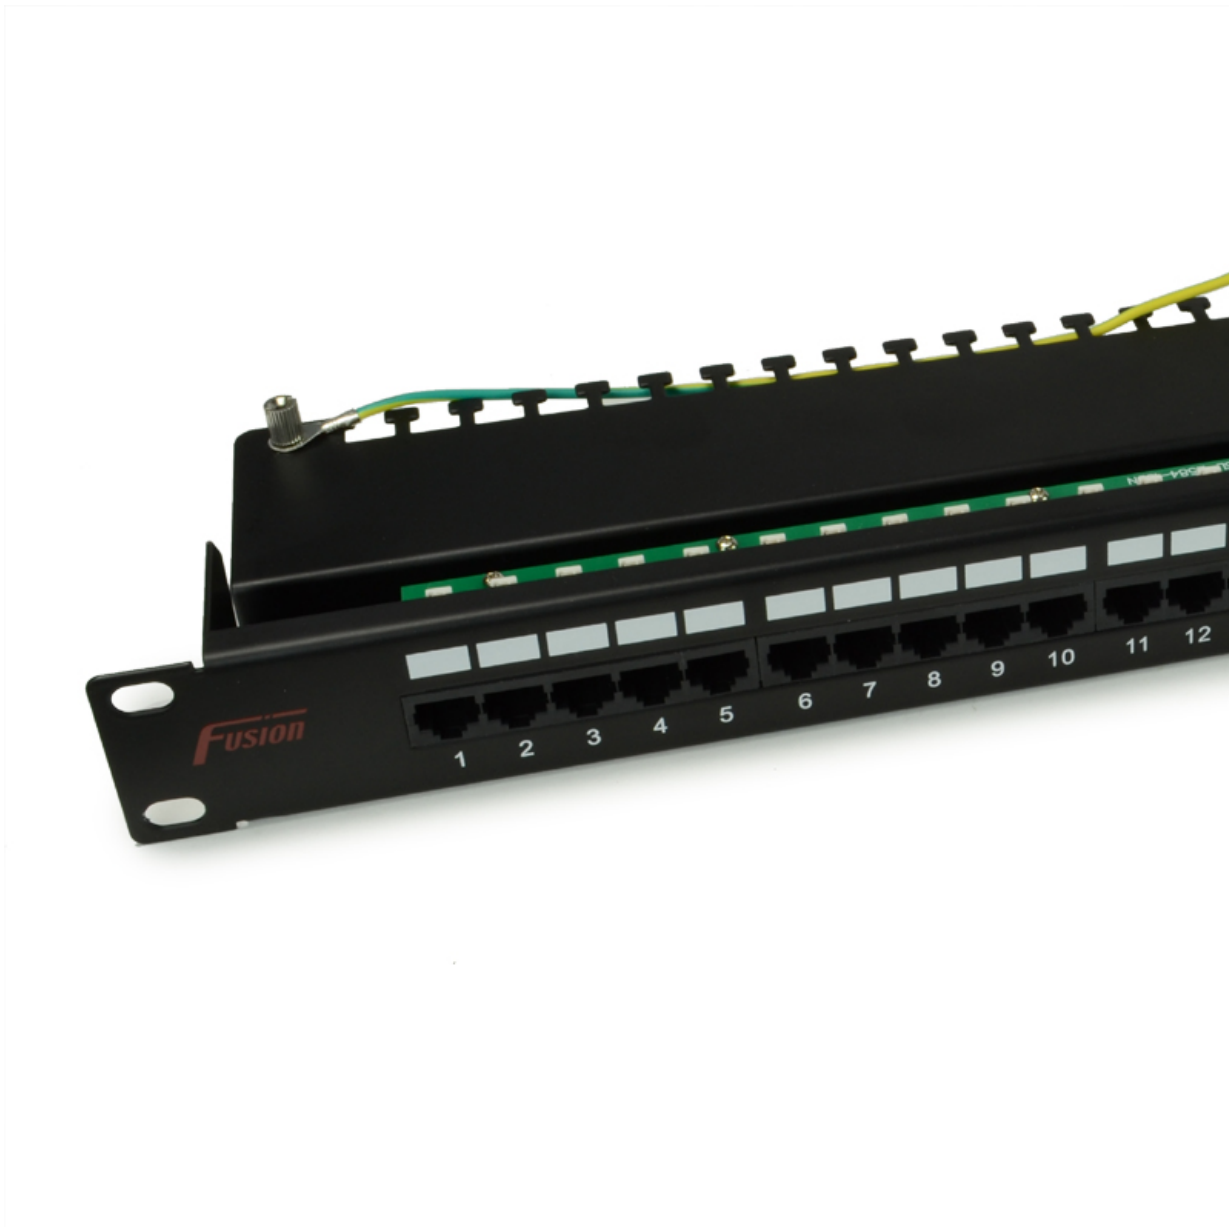

# Fusion 25 Port High Density Voice Patch Panel

Product Images

Product Code: T77-0042

## Short Description

---

This high-density voice panel provides 25 voice ports. A single voice pair is provided at each port which is clearly labelled at the rear of the panel.

- Krone style IDC termination
- Quick fit cable tie fixing point for each port
- RJ45 sockets with gold plated contacts
- Pins 1-6 connected
- Supplied with cable ties, fixings and earth strap
- Write on labelling field

## Description

---

This high-density voice panel provides 25 voice ports. A single voice pair is provided at each port which is clearly labelled at the rear of the panel.

- Krone style IDC termination
- Quick fit cable tie fixing point for each port
- RJ45 sockets with gold plated contacts
- Pins 1-6 connected
- Supplied with cable ties, fixings and earth strap
- Write on labelling field