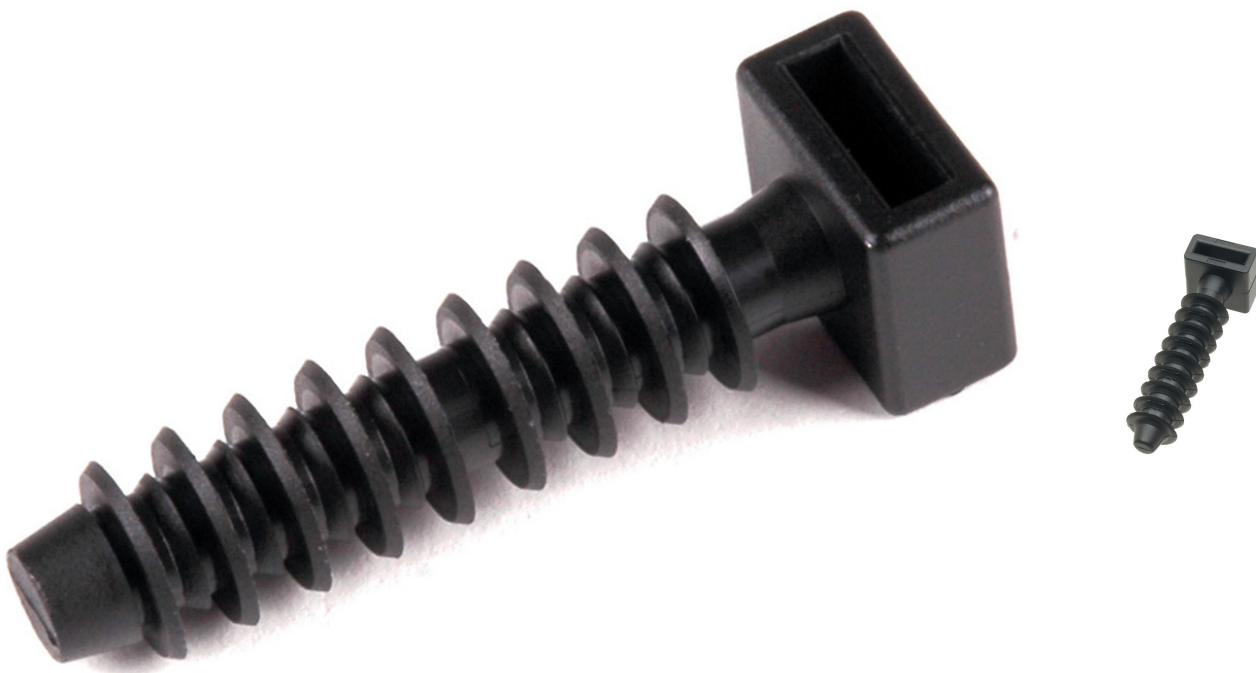

Cable Tie Fixing LOK01B 30 x 12mm Pk100

Product Images

Product Code: S83-3904

Short Description

Cable Tie Fixing LOK01B 30 x 12mm. Used with up to 9mm wide cable ties to secure cable or pipe runs. The LOK01B is designed for soft brickwork and 6mm holes.

Supplied in packs of 100.

Description

Cable Tie Fixing LOK01B 30 x 12mm. Used with up to 9mm wide cable ties to secure cable or pipe runs. The LOK01B is designed for soft brickwork and 6mm holes.

Supplied in packs of 100.