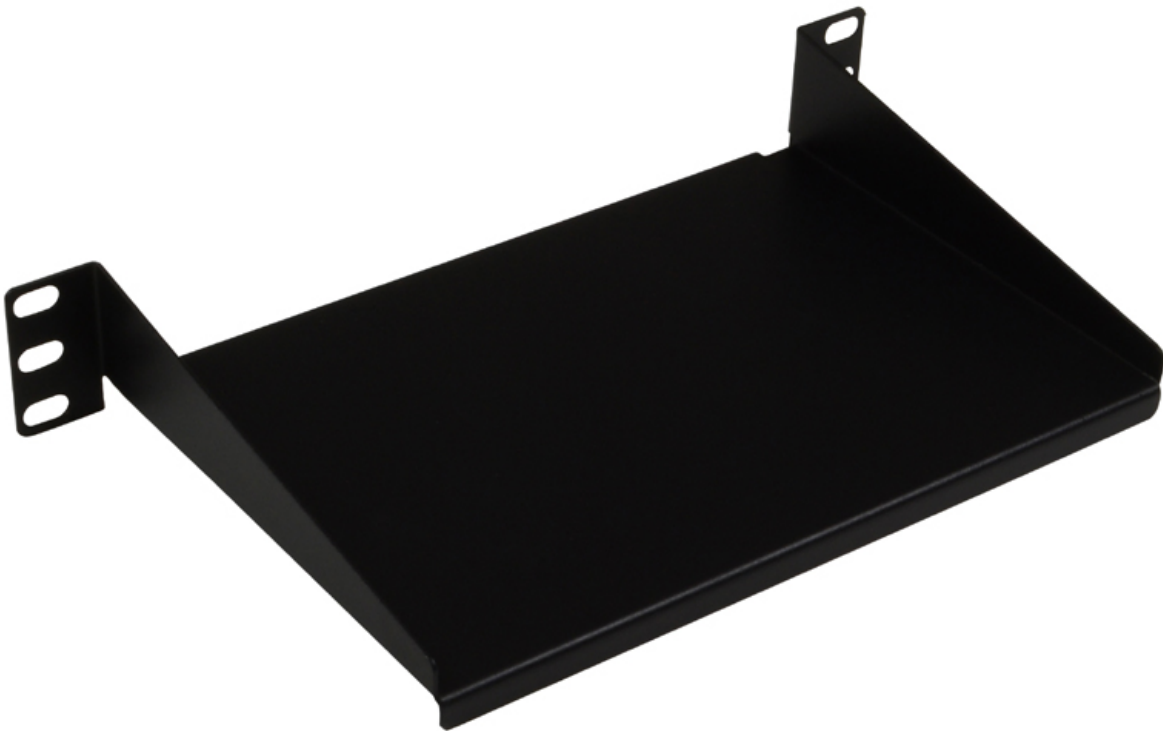

Fusion Contract SOHO Cantilever Shelf

Product Images

Product Code: T98-0630

Short Description

Fusion Contract Series

A 10inch cantilever shelf for use with the Fusion range of compact SOHO cabinets. Formerly T82-0630.

Description

Fusion Contract Series

A 10inch cantilever shelf for use with the Fusion range of compact SOHO cabinets. Formerly T92-0630.