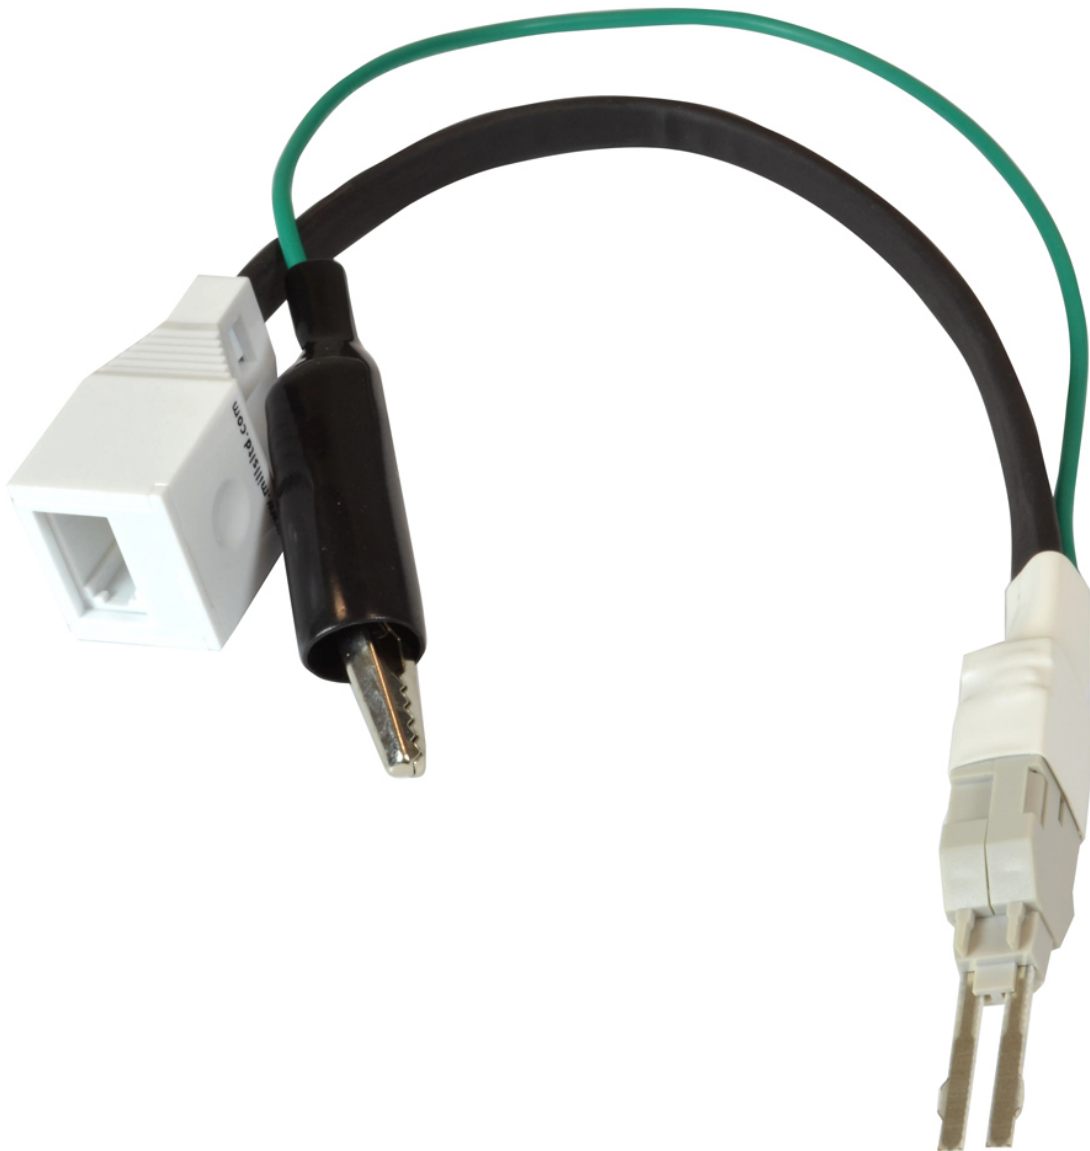

Mills Cordset 6/10D 4 Pole Monitoring

Product Images

Product Code: C29-0553

Short Description

6/10D 440A plug, croc clip, Krone strips 4 pole

A jack suitable for the insertion of Plug 631A on one end and a test plug on the other.

In addition, an earth wire is brought out and terminated on a crocodile clip.

For use on Strips Connection 237A.

C29-0552 4 pole 6/10D disconnection cordset is also available

Description

6/10D 440A plug, croc clip, Krone strips 4 pole

A jack suitable for the insertion of Plug 631A on one end and a test plug on the other.

In addition, an earth wire is brought out and terminated on a crocodile clip.

For use on Strips Connection 237A.

C29-0552 4 pole 6/10D disconnection cordset is also available