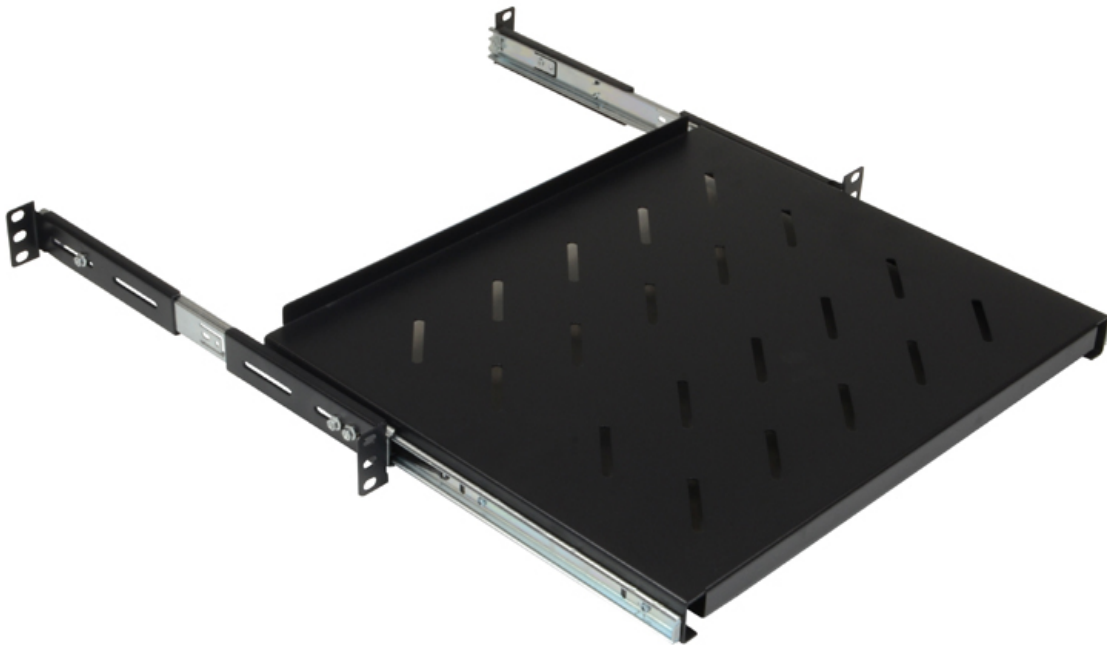

Fusion Contract Series Sliding Shelf 350mm

Product Images

Product Code: T98-9013

Short Description

Fusion Contract Series sliding shelf is designed for use in 600mm deep cabinets. It has a depth of 350mm and extends out by 260mm.

Static weight capacity 35kg.

Colour black.

Description

Fusion Contract Series sliding shelf is designed for use in 600mm deep cabinets. It has a depth of 350mm and extends out by 260mm.

Static weight capacity 35kg.

Colour black.