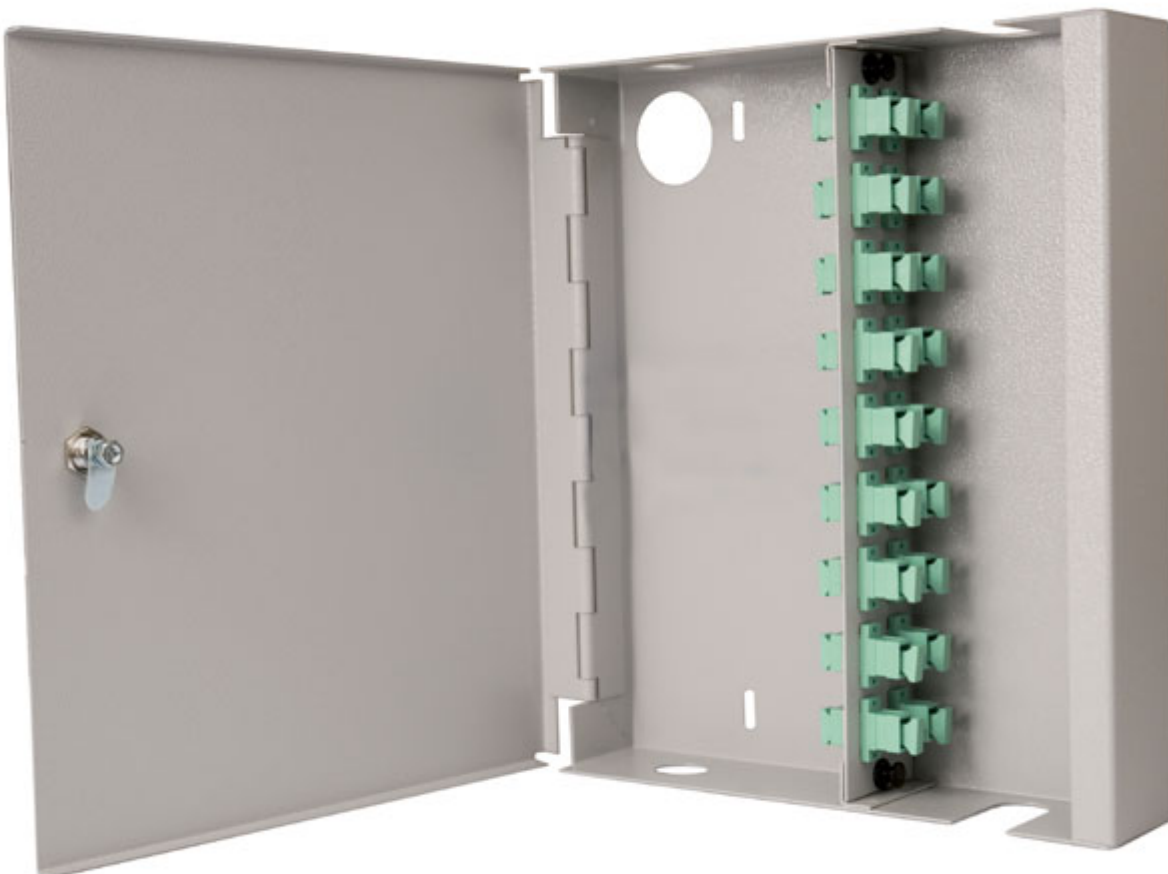

Wall Cab LC Duplex Singlemode 12 Adaptor Sgl Door

Product Images

Product Code: T70-0338

Short Description

Fusion lockable fibre wall box with single door. Supplied loaded with 12 LC duplex singlemode adaptors and simple splice management kit.

Dimensions:

- Width - 225mm
- Depth - 50mm
- Height - 270mm
- Weight - 2kg fully loaded
- Cable entry - 2 x 20mm gland hole
- Colour -grey

Description

Fusion lockable fibre wall box with single door. Supplied loaded with 12 LC duplex singlemode adaptors and simple splice management kit.

Dimensions:

- Width - 225mm
- Depth - 50mm
- Height - 270mm
- Weight - 2kg fully loaded
- Cable entry - 2 x 20mm gland hole
- Colour -grey