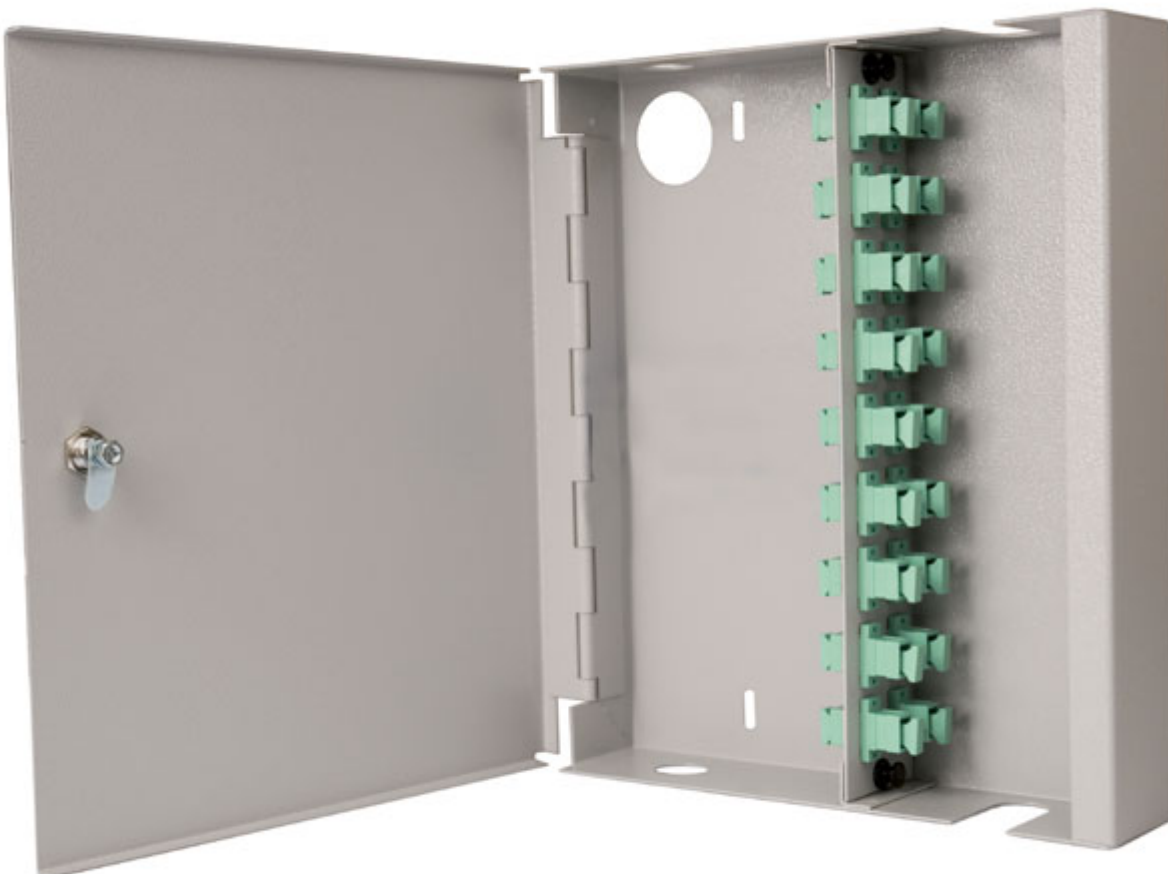

Wall Cab LC Duplex Multimode 12 Adaptor Sgl Door

Product Images

Product Code: T70-0335

Short Description

Fusion lockable fibre wall box with single door. Supplied loaded with 12 LC Duplex multimode adaptors and simple splice management kit.

Dimensions:

- Width - 225mm
- Depth - 50mm
- Height - 270mm
- Weight - 2kg fully loaded
- Cable entry - 2 x 20mm gland hole
- Colour -grey

Description

Fusion lockable fibre wall box with single door. Supplied loaded with 12 LC Duplex multimode adaptors and simple splice management kit.

Dimensions:

- Width - 225mm
- Depth - 50mm
- Height - 270mm
- Weight - 2kg fully loaded
- Cable entry - 2 x 20mm gland hole
- Colour -grey