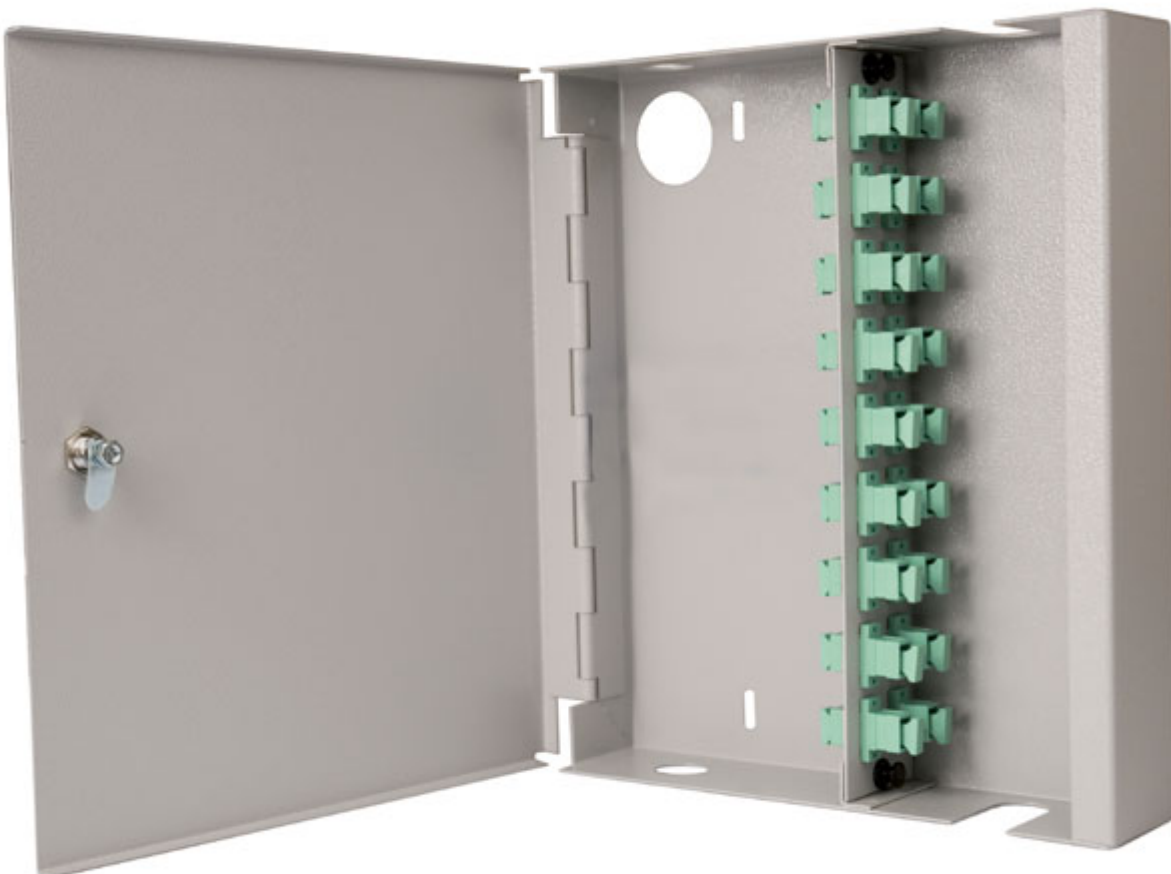

Wall Cab LC Duplex Multimode 8 Adaptor Sgl Door

Product Images

Product Code: T70-0334

Short Description

Fusion lockable fibre wall box with single door. Supplied loaded with 8 LC duplex multimode adaptors and simple splice management kit.

Dimensions:

- Width - 225mm
- Depth - 50mm
- Height - 270mm
- Weight - 2kg fully loaded
- Cable entry - 2 x 20mm gland hole
- Colour -grey

Description

Fusion lockable fibre wall box with single door. Supplied loaded with 8 LC duplex multimode adaptors and simple splice management kit.

Dimensions:

- Width - 225mm
- Depth - 50mm
- Height - 270mm
- Weight - 2kg fully loaded
- Cable entry - 2 x 20mm gland hole
- Colour -grey