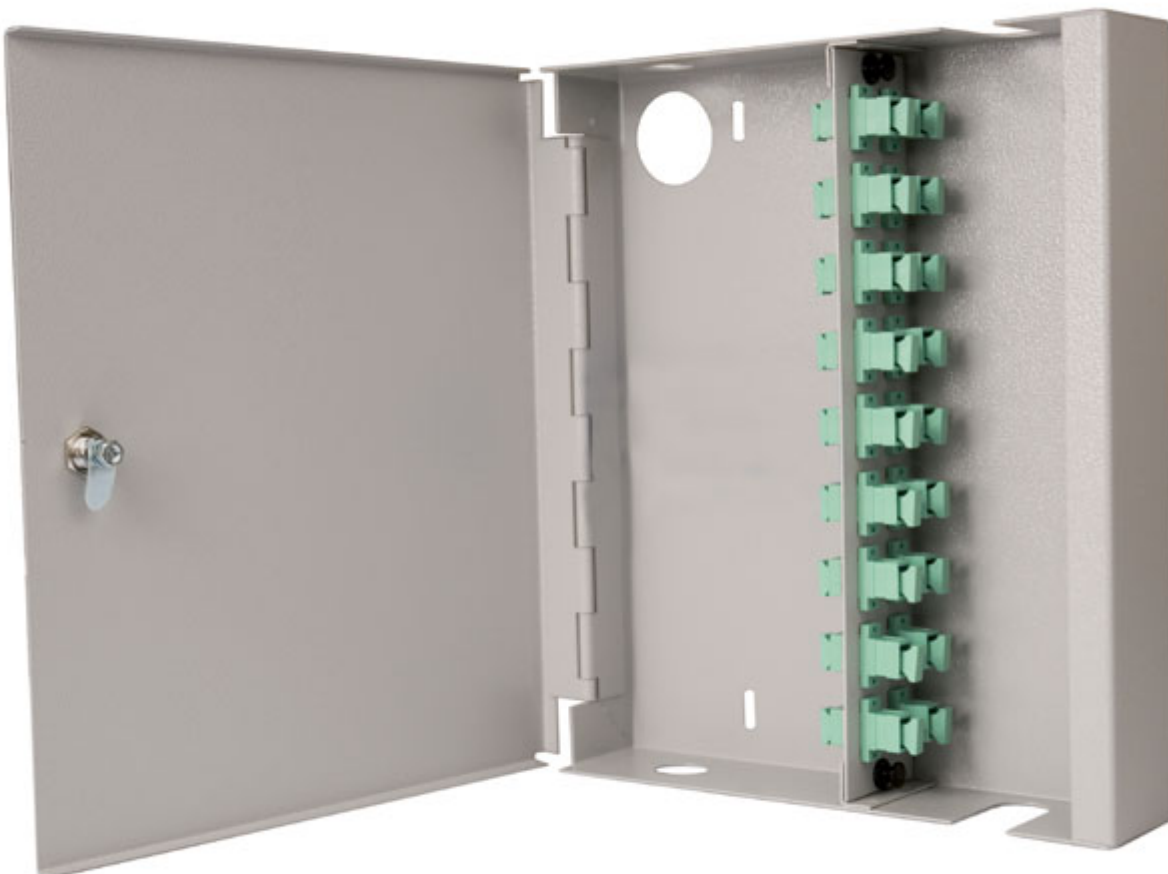

Wall Cab LC Duplex Multimode 4 Adaptor Sgl Door

Product Images

Product Code: T70-0333

Short Description

Fusion lockable fibre wall box with single door. Supplied loaded with 4 LC duplex multimode adaptors and simple splice management kit.

Dimensions:

- Width - 225mm
- Depth - 50mm
- Height - 270mm
- Weight - 2kg fully loaded
- Cable entry - 2 x 20mm gland hole
- Colour -grey

Description

Fusion lockable fibre wall box with single door. Supplied loaded with 4 LC duplex multimode adaptors and simple splice management kit.

Dimensions:

- Width - 225mm
- Depth - 50mm
- Height - 270mm
- Weight - 2kg fully loaded
- Cable entry - 2 x 20mm gland hole
- Colour -grey