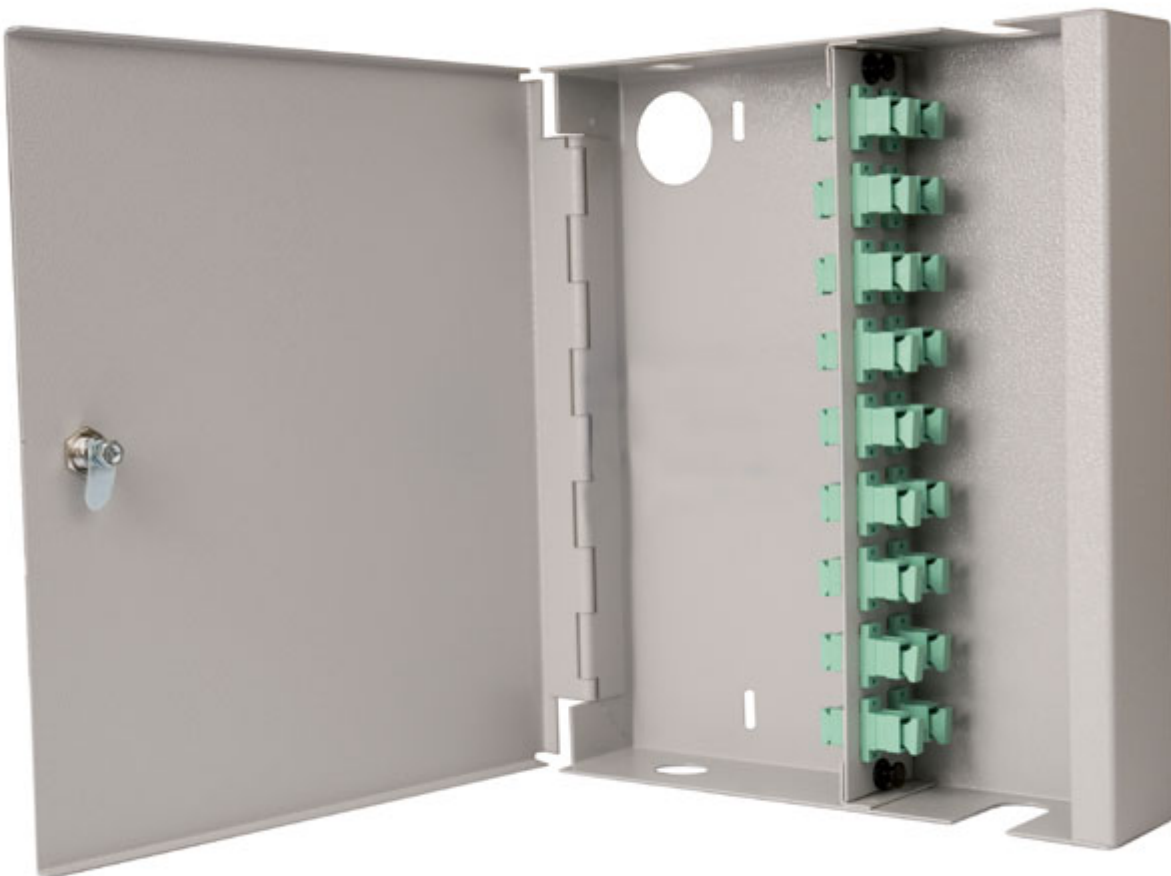

Wall Cab SC Simplex Singlemode 12 Adaptor Sgl Door

Product Images

Product Code: T70-0332

Short Description

Fusion lockable fibre wall box with single door. Supplied loaded with 12 SC simplex singlemode adaptors and simple splice management kit.

Dimensions:

- Width - 225mm
- Depth - 50mm
- Height - 270mm
- Weight - 2kg fully loaded
- Cable entry - 2 x 20mm gland hole
- Colour -grey

Description

Fusion lockable fibre wall box with single door. Supplied loaded with 12 SC simplex singlemode adaptors and simple splice management kit.

Dimensions:

- Width - 225mm
- Depth - 50mm
- Height - 270mm
- Weight - 2kg fully loaded
- Cable entry - 2 x 20mm gland hole
- Colour -grey