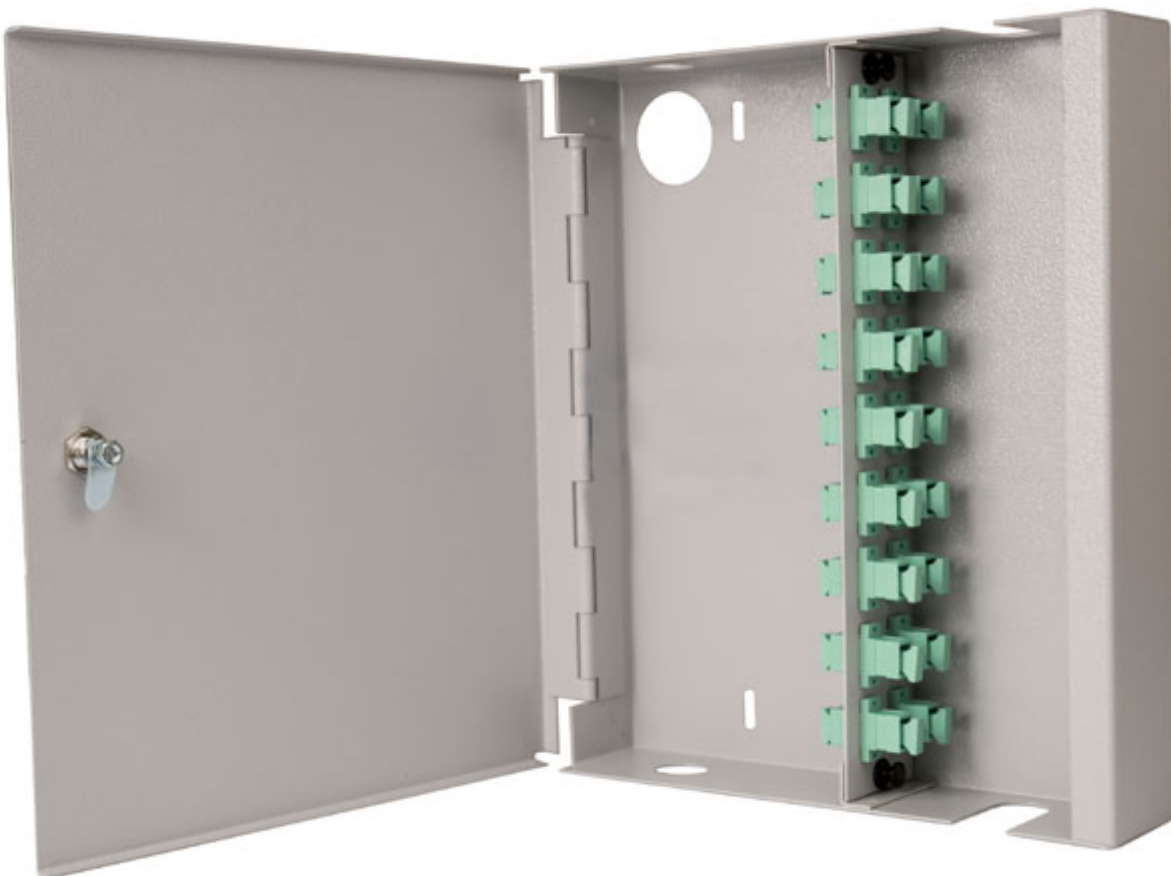

Wall Cab SC Simplex Singlemode 4 Adaptor Sgl Door

Product Images

Product Code: T70-0330

Short Description

Fusion lockable fibre wall box with single door. Supplied loaded with 4 SC simplex singlemode adaptors and simple splice management kit.

Dimensions:

- Width - 225mm
- Depth - 50mm
- Height - 270mm
- Weight - 2kg fully loaded
- Cable entry - 2 x 20mm gland hole
- Colour -grey

Description

Fusion lockable fibre wall box with single door. Supplied loaded with 4 SC simplex singlemode adaptors and simple splice management kit.

Dimensions:

- Width - 225mm
- Depth - 50mm
- Height - 270mm
- Weight - 2kg fully loaded
- Cable entry - 2 x 20mm gland hole
- Colour -grey