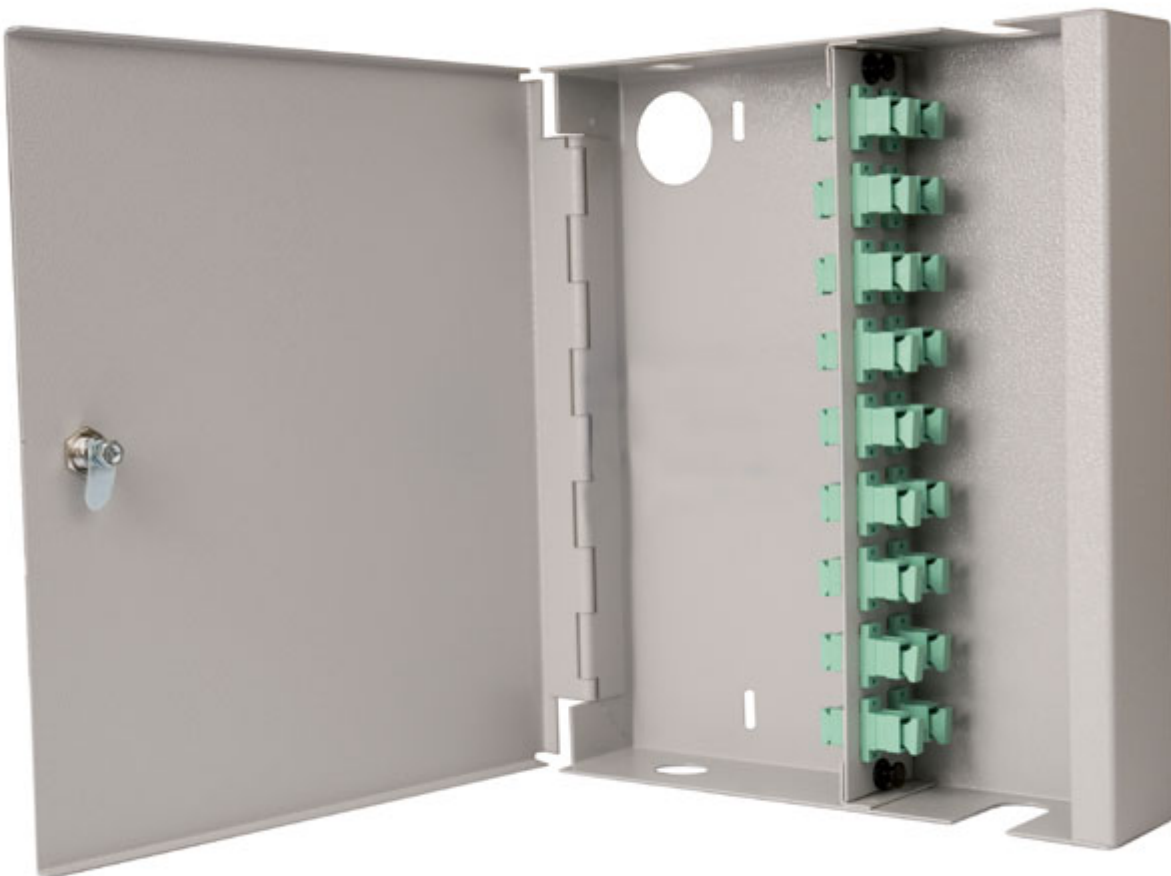

# Wall Cab SC Simplex Multimode 4 Adaptor Sgl Door

Product Images

Product Code: T70-0327

---

## Short Description

---

Fusion lockable fibre wall box with single door. Supplied loaded with 4 SC simplex multimode adaptors and simple splice management kit.

### Dimensions:

- Width - 225mm
- Depth - 50mm
- Height - 270mm
- Weight - 2kg fully loaded
- Cable entry - 2 x 20mm gland hole
- Colour -grey