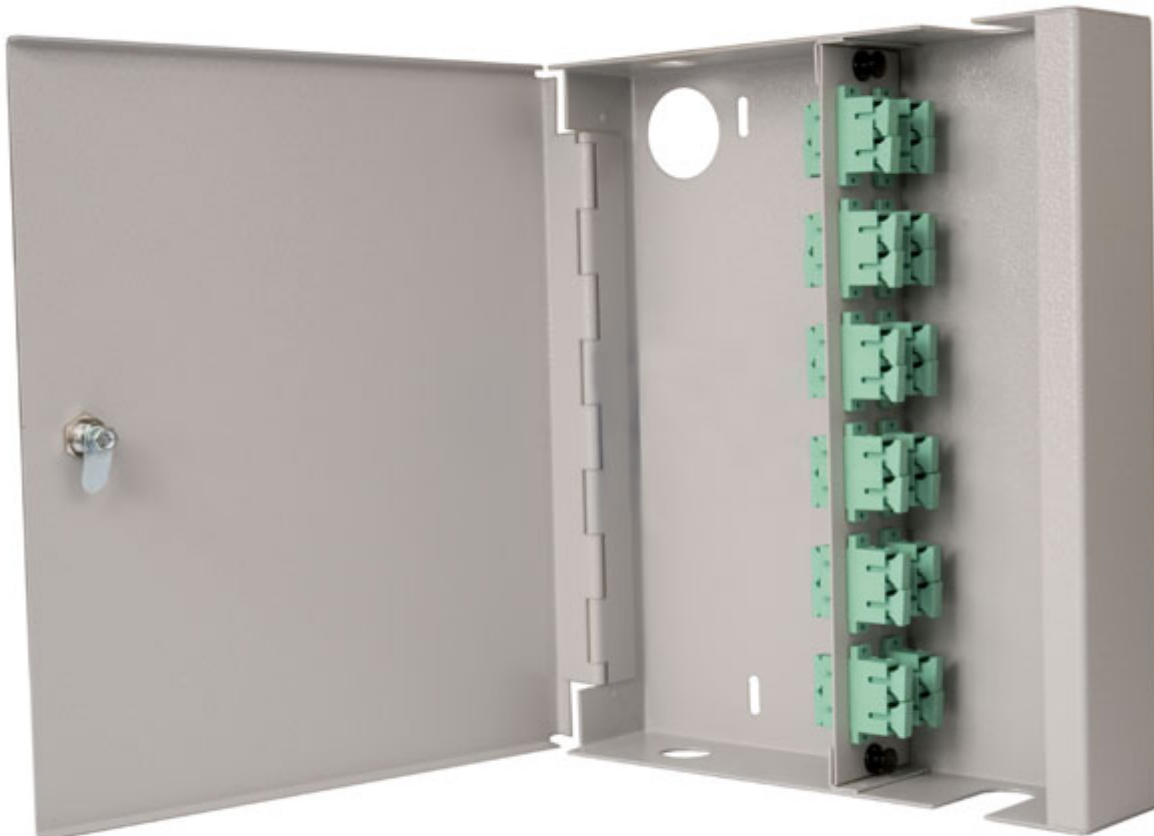

Wall Cab SC Duplex Singlemode 4 Adaptor Sgl Door

Product Images

Product Code: T70-0323

Short Description

Fusion lockable fibre wall box with single door. Supplied loaded with 4 SC duplex singlemode adaptors and simple splice management kit. LC quad versions are also available - please contact the Sales Office for details

Dimensions:

- Width - 225mm
- Depth - 50mm
- Height - 270mm
- Weight - 2kg fully loaded
- Cable entry - 2 x 20mm gland hole
- Colour -grey

Description

Fusion lockable fibre wall box with single door. Supplied loaded with 4 SC duplex singlemode adaptors and simple splice management kit. LC quad versions are also available - please contact the Sales Office for details

Dimensions:

- Width - 225mm
- Depth - 50mm
- Height - 270mm
- Weight - 2kg fully loaded
- Cable entry - 2 x 20mm gland hole
- Colour -grey