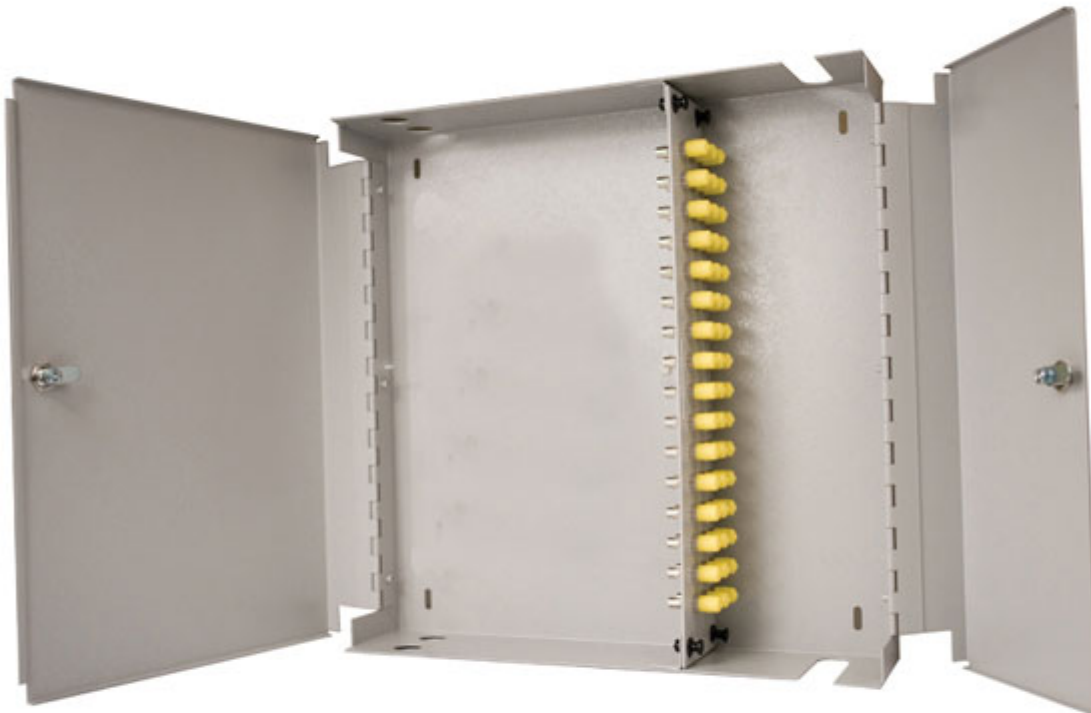

Wall Cab FC Multimode 48 Adaptor Dbl Door

Product Images

Product Code: T70-0315

Short Description

Fusion lockable fibre wall box with double doors. Supplied loaded with 48 FC multimode adaptors and simple splice management kit.

Dimensions:

- Width - 355mm
- Depth - 90mm
- Height - 365mm
- Weight - 4kg fully loaded
- Cable entry - 4 x 20mm gland hole
- Colour -grey

Description

Fusion lockable fibre wall box with double doors. Supplied loaded with 48 FC multimode adaptors and simple splice management kit.

Dimensions:

- Width - 355mm
- Depth - 90mm
- Height - 365mm
- Weight - 4kg fully loaded
- Cable entry - 4 x 20mm gland hole
- Colour -grey