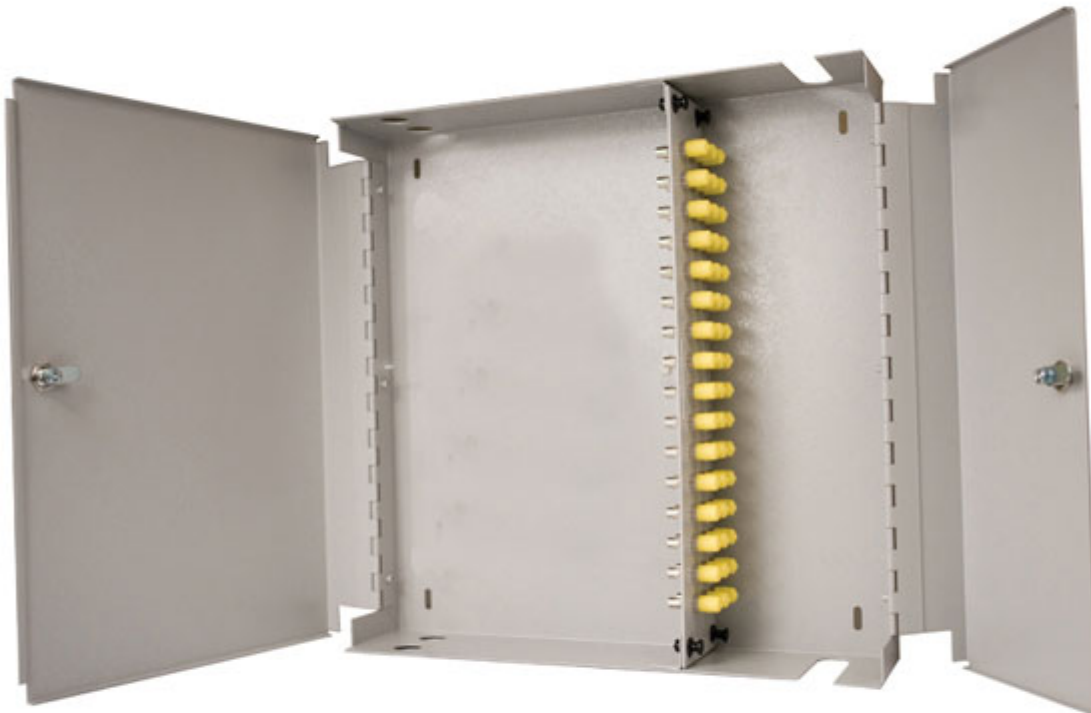

Wall Cab FC Multimode 24 Adaptor Dbl Door

Product Images

Product Code: T70-0313

Short Description

Fusion lockable fibre wall box with double doors. Supplied loaded with 24 FC multimode adaptors and simple splice management kit.

Dimensions:

- Width - 355mm
- Depth - 90mm
- Height - 365mm
- Weight - 4kg fully loaded
- Cable entry - 4 x 20mm gland hole
- Colour -grey

Description

Fusion lockable fibre wall box with double doors. Supplied loaded with 24 FC multimode adaptors and simple splice management kit.

Dimensions:

- Width - 355mm
- Depth - 90mm
- Height - 365mm
- Weight - 4kg fully loaded
- Cable entry - 4 x 20mm gland hole
- Colour -grey