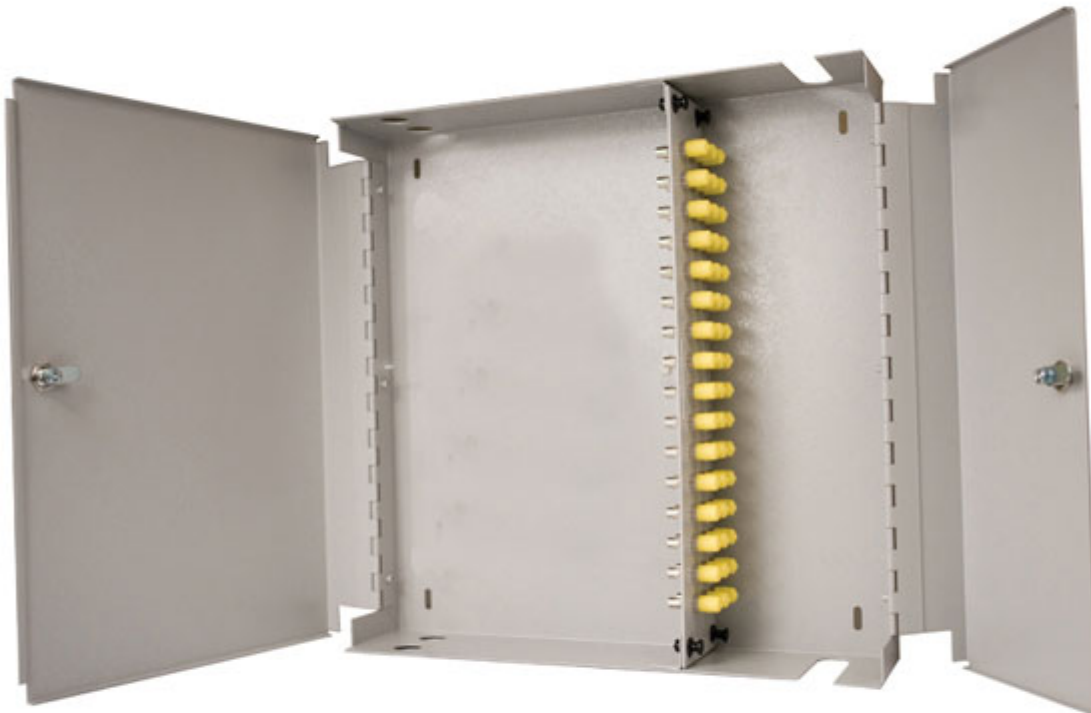

# Wall Cab ST Singlemode 48 Adaptor Dbl Door

Product Images

Product Code: T70-0312

---

## Short Description

---

Fusion lockable fibre wall box with double doors. Supplied loaded with 48 ST singlemode adaptors and simple splice management kit.

### Dimensions:

- Width - 355mm
- Depth - 90mm
- Height - 365mm
- Weight - 4kg fully loaded
- Cable entry - 4 x 20mm gland hole
- Colour -grey