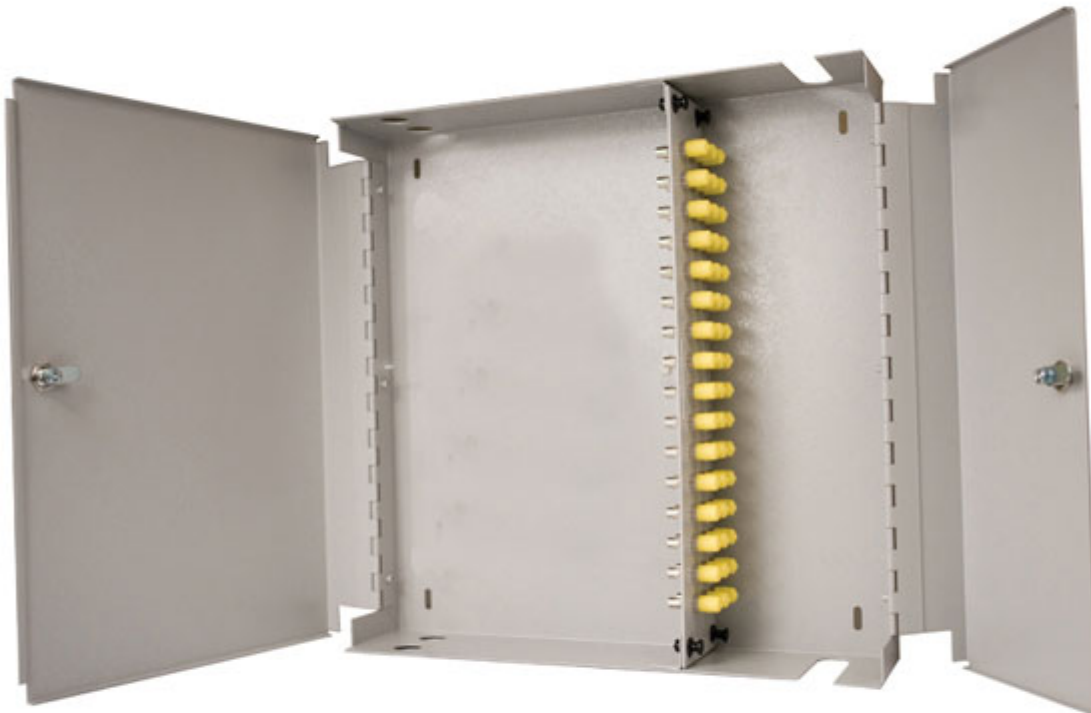

Wall Cab ST Multimode 36 Adaptor Dbl Door

Product Images

Product Code: T70-0308

Short Description

Fusion lockable fibre wall box with double doors. Supplied loaded with 36 ST multimode adaptors and simple splice management kit.

Dimensions:

- Width - 355mm
- Depth - 90mm
- Height - 365mm
- Weight - 4kg fully loaded
- Cable entry - 4 x 20mm gland hole
- Colour -grey

Description

Fusion lockable fibre wall box with double doors. Supplied loaded with 36 ST multimode adaptors and simple splice management kit.

Dimensions:

- Width - 355mm
- Depth - 90mm
- Height - 365mm
- Weight - 4kg fully loaded
- Cable entry - 4 x 20mm gland hole
- Colour -grey