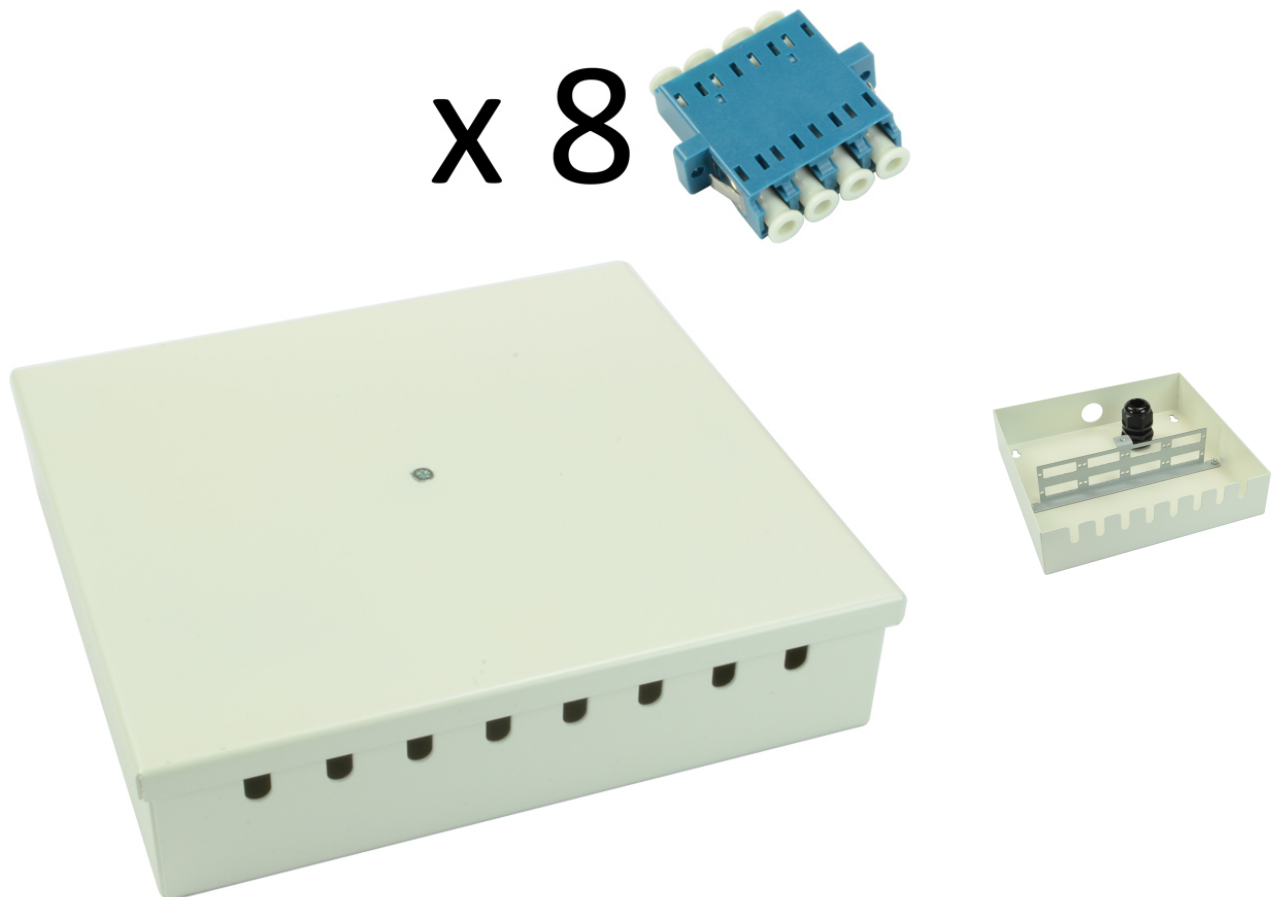

Tamperproof Fibre Wall Box LC Quad Singlemode 8 Adaptor

Product Images

Product Code: T70-0288

Short Description

A tamperproof fibre optic break out box loaded with 8 LC quad singlemode adaptors. The box is also available in a 4 connector version.

Dimensions:

- Width - 172mm
- Depth - 40mm
- Height - 160mm
- Weight - 0.9kg fully loaded
- Cable entry - 1 x 20mm gland hole
- Colour -White

Description

A tamperproof fibre optic break out box loaded with 8 LC quad singlemode adaptors. The box is also available in a 4 connector version.

Dimensions:

- Width - 172mm
- Depth - 40mm
- Height - 160mm
- Weight - 0.9kg fully loaded
- Cable entry - 1 x 20mm gland hole
- Colour -White