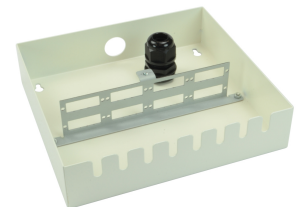

Tamperproof Fibre Wall Box LC Quad Singlemode 4 Adaptor

Product Images

Product Code: T70-0287

Short Description

A tamperproof fibre optic break out box loaded with 4 LC quad singlemode adaptors. The box is also available in an 8 connector version.

Dimensions:

- Width - 172mm
- Depth - 40mm
- Height - 160mm
- Weight - 0.9kg fully loaded
- Cable entry - 1 x 20mm gland hole
- Colour -White

Description

A tamperproof fibre optic break out box loaded with 4 LC quad singlemode adaptors. The box is also available in an 8 connector version.

Dimensions:

- Width - 172mm
- Depth - 40mm
- Height - 160mm
- Weight - 0.9kg fully loaded
- Cable entry - 1 x 20mm gland hole
- Colour -White