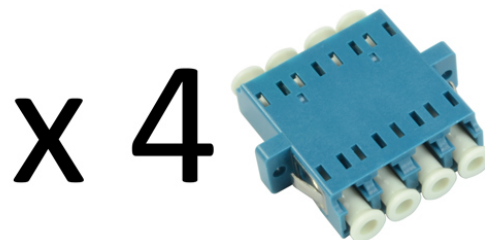

Tamperproof Fibre Wall Box LC Quad Singlemode 4 Adaptor

Product Images

Product Code: T70-0287

Short Description

A tamperproof fibre optic break out box loaded with 4 LC quad singlemode adaptors. The box is also available in an 8 connector version.

Dimensions:

- Width - 172mm
- Depth - 40mm
- Height - 160mm
- Weight - 0.9kg fully loaded
- Cable entry - 1 x 20mm gland hole
- Colour -White

Description

A tamperproof fibre optic break out box loaded with 4 LC quad singlemode adaptors. The box is also available in an 8 connector version.

Dimensions:

- Width - 172mm
- Depth - 40mm
- Height - 160mm
- Weight - 0.9kg fully loaded
- Cable entry - 1 x 20mm gland hole
- Colour -White