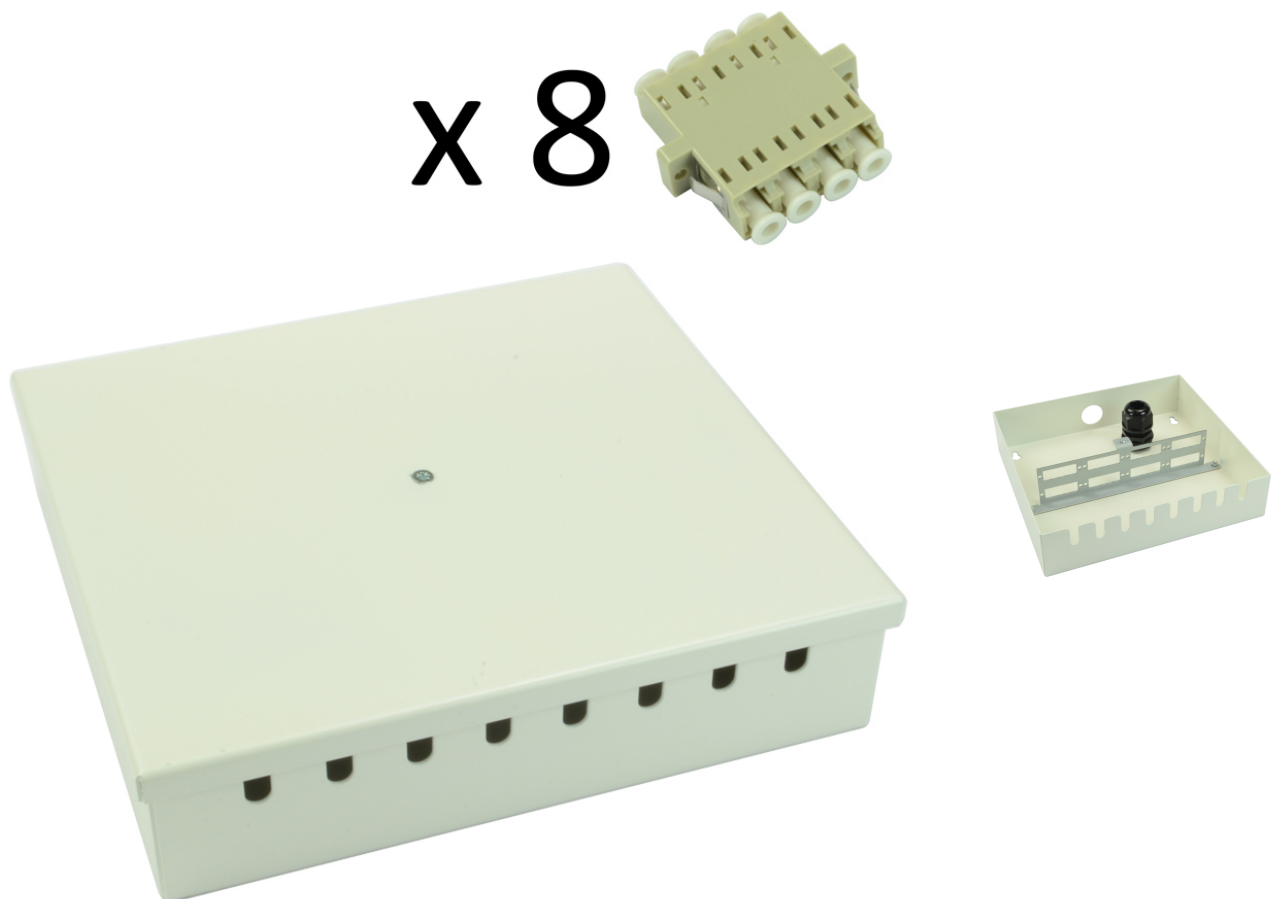

Tamperproof Fibre Wall Box LC Quad Multimode 8 Adaptor

Product Images

Product Code: T70-0286

Short Description

A tamperproof fibre optic break out box loaded with 8 LC quad multimode adaptors. The box is also available in a 4 connector version.

Dimensions:

- Width - 172mm
- Depth - 40mm
- Height - 160mm
- Weight - 0.9kg fully loaded
- Cable entry - 1 x 20mm gland hole
- Colour -White

Description

A tamperproof fibre optic break out box loaded with 8 LC quad multimode adaptors. The box is also available in a 4 connector version.

Dimensions:

- Width - 172mm
- Depth - 40mm
- Height - 160mm
- Weight - 0.9kg fully loaded
- Cable entry - 1 x 20mm gland hole
- Colour -White