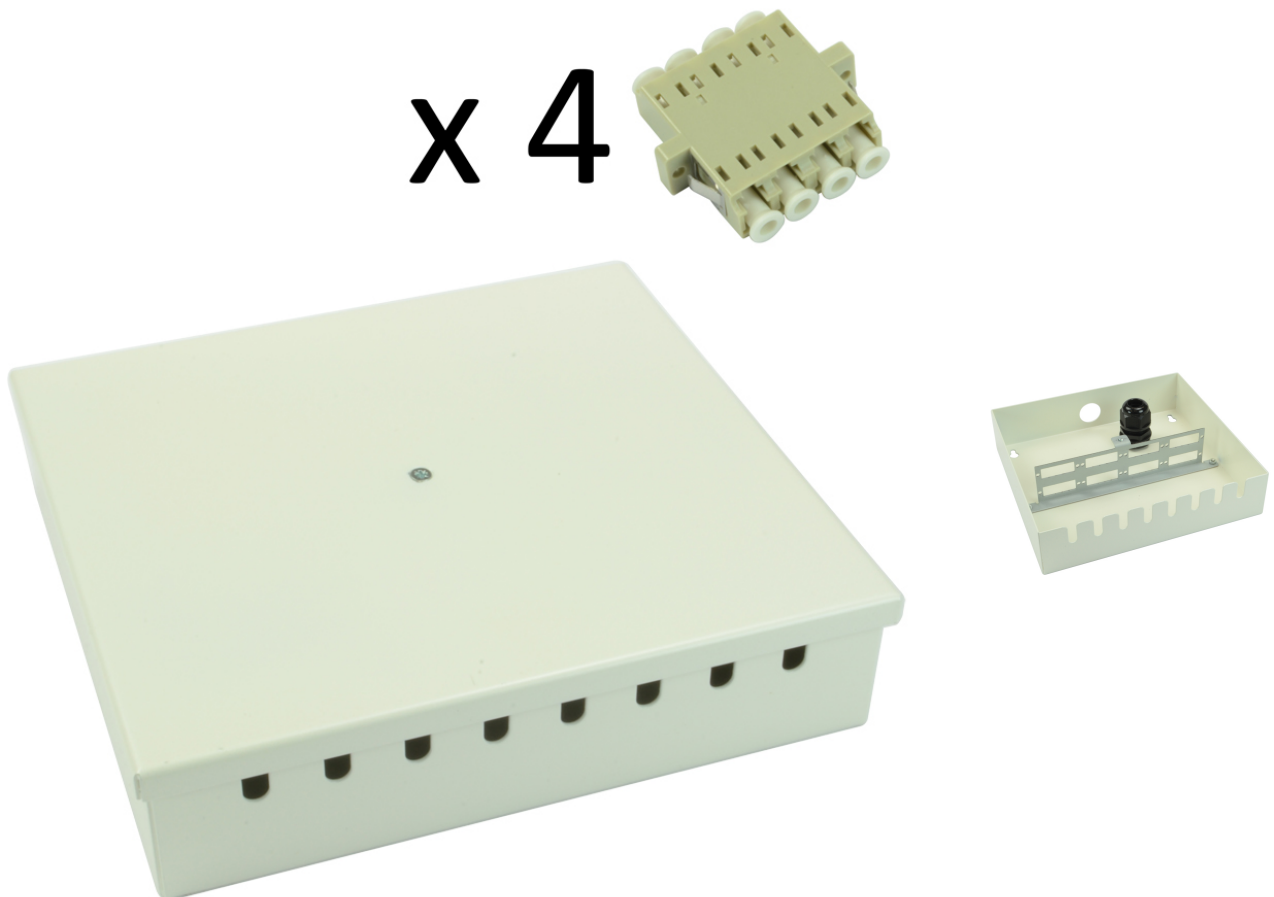

# Tamperproof Fibre Wall Box LC Quad Multimode 4 Adaptor

Product Images

Product Code: T70-0285

---

## Short Description

---

A tamperproof fibre optic break out box loaded with 4 LC quad multimode adaptors. The box is also available in an 8 connector version.

1

**Dimensions:**

- Width - 172mm
- Depth - 40mm
- Height - 160mm
- Weight - 0.9kg fully loaded
- Cable entry - 1 x 20mm gland hole
- Colour -White

## Description

---

A tamperproof fibre optic break out box loaded with 4 LC quad multimode adaptors. The box is also available in an 8 connector version.

**Dimensions:**

- Width - 172mm
- Depth - 40mm
- Height - 160mm
- Weight - 0.9kg fully loaded
- Cable entry - 1 x 20mm gland hole
- Colour -White