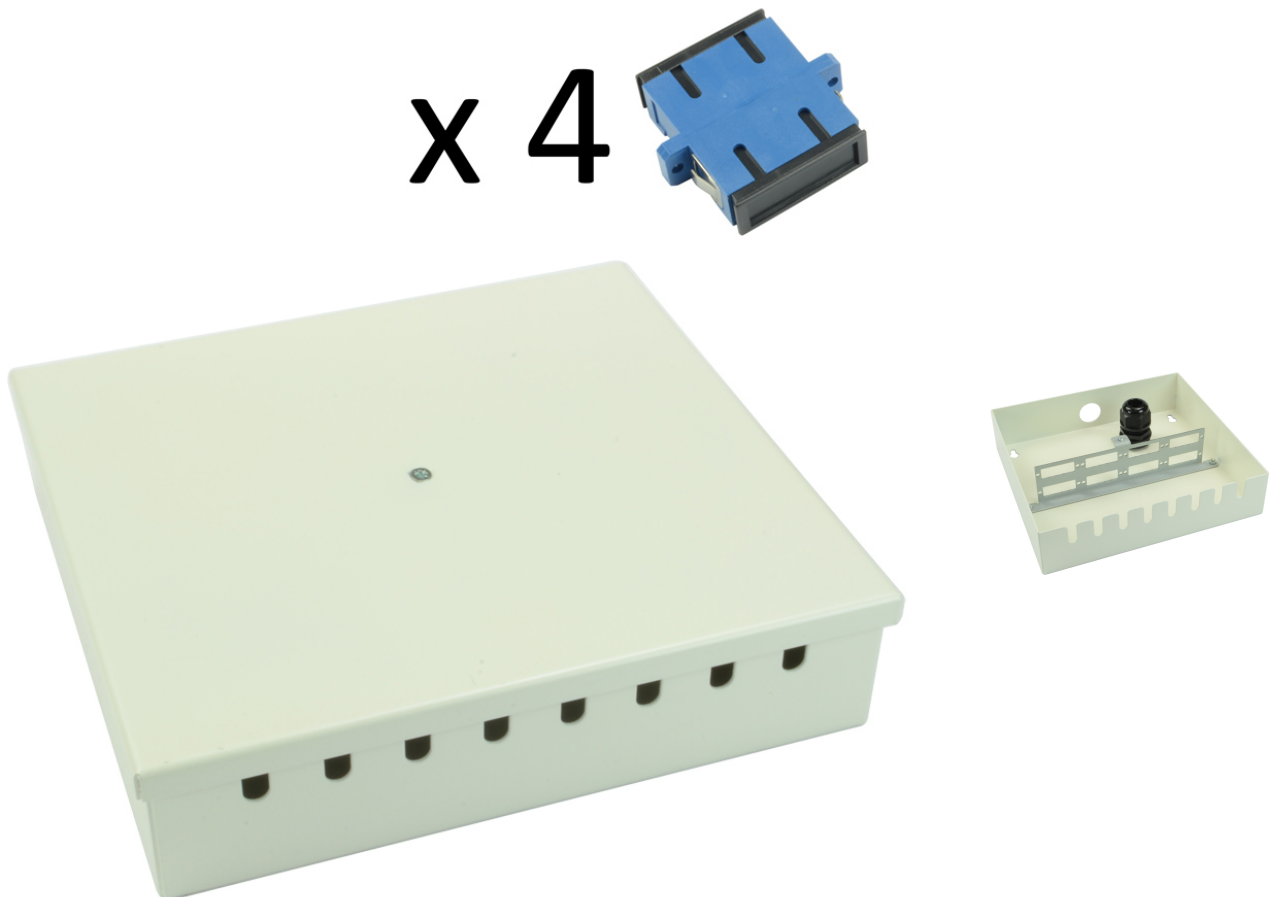

Tamperproof Fibre Wall Box SC Duplex Singlemode 4 Adaptor

Product Images

Product Code: T70-0283

Short Description

A tamperproof fibre optic break out box loaded with 4 SC duplex singlemode adaptors. The box is also available in an 8 connector version.

Dimensions:

- Width - 172mm
- Depth - 40mm
- Height - 160mm
- Weight - 0.9kg fully loaded
- Cable entry - 1 x 20mm gland hole
- Colour -White

Description

A tamperproof fibre optic break out box loaded with 4 SC duplex singlemode adaptors. The box is also available in an 8 connector version.

Dimensions:

- Width - 172mm
- Depth - 40mm
- Height - 160mm
- Weight - 0.9kg fully loaded
- Cable entry - 1 x 20mm gland hole
- Colour -White