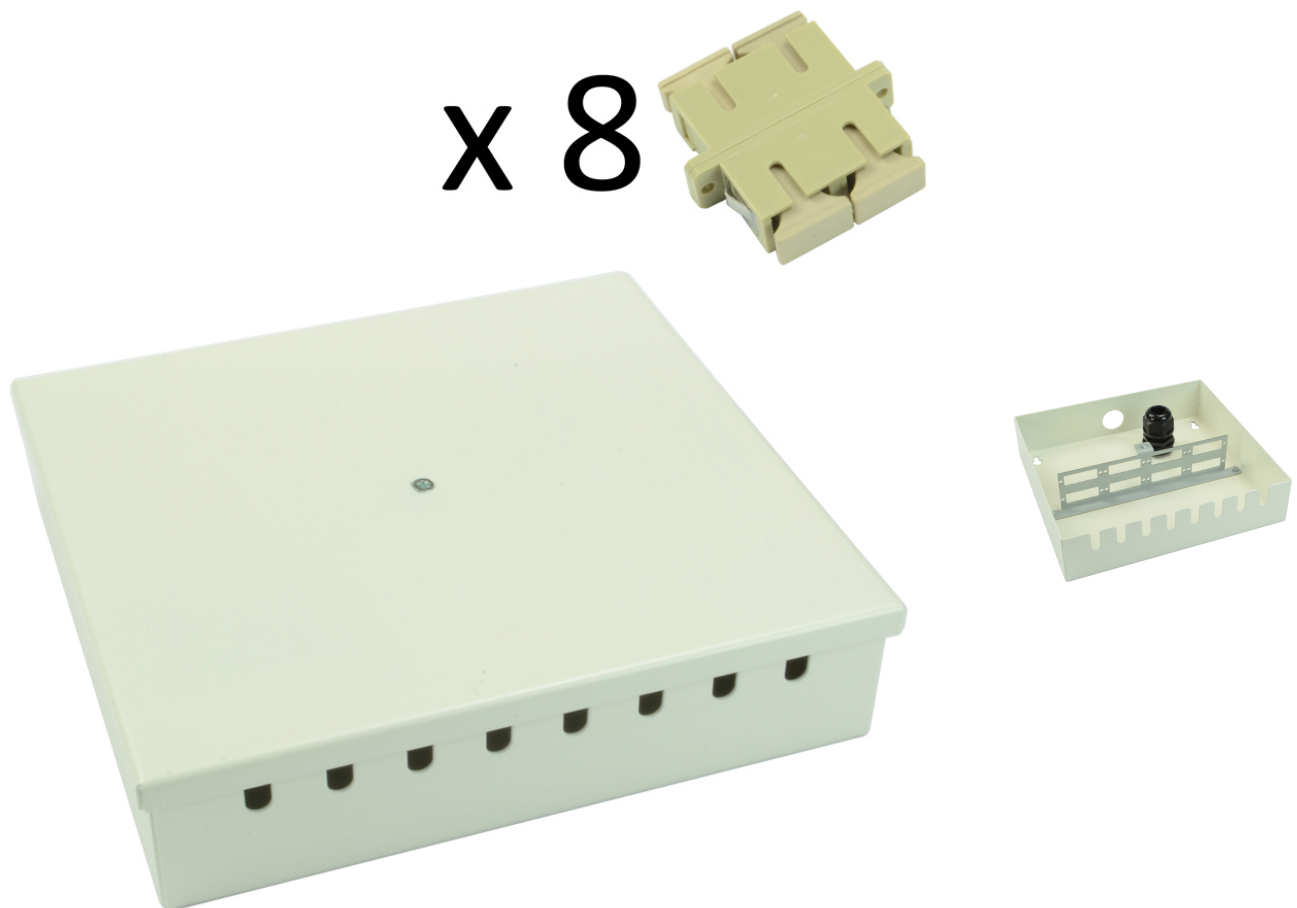

# Tamperproof Fibre Wall Box SC Duplex Multimode 8 Adaptor

Product Images

Product Code: T70-0282

---

## Short Description

A tamperproof fibre optic break out box loaded with 8 SC duplex multimode adaptors. The box is also available in a 16 connector version.

**Dimensions:**

- Width - 172mm
- Depth - 40mm
- Height - 160mm
- Weight - 0.9kg fully loaded
- Cable entry - 1 x 20mm gland hole
- Colour -White

## Description

---

A tamperproof fibre optic break out box loaded with 8 SC duplex multimode adaptors. The box is also available in a 16 connector version.

**Dimensions:**

- Width - 172mm
- Depth - 40mm
- Height - 160mm
- Weight - 0.9kg fully loaded
- Cable entry - 1 x 20mm gland hole
- Colour -White