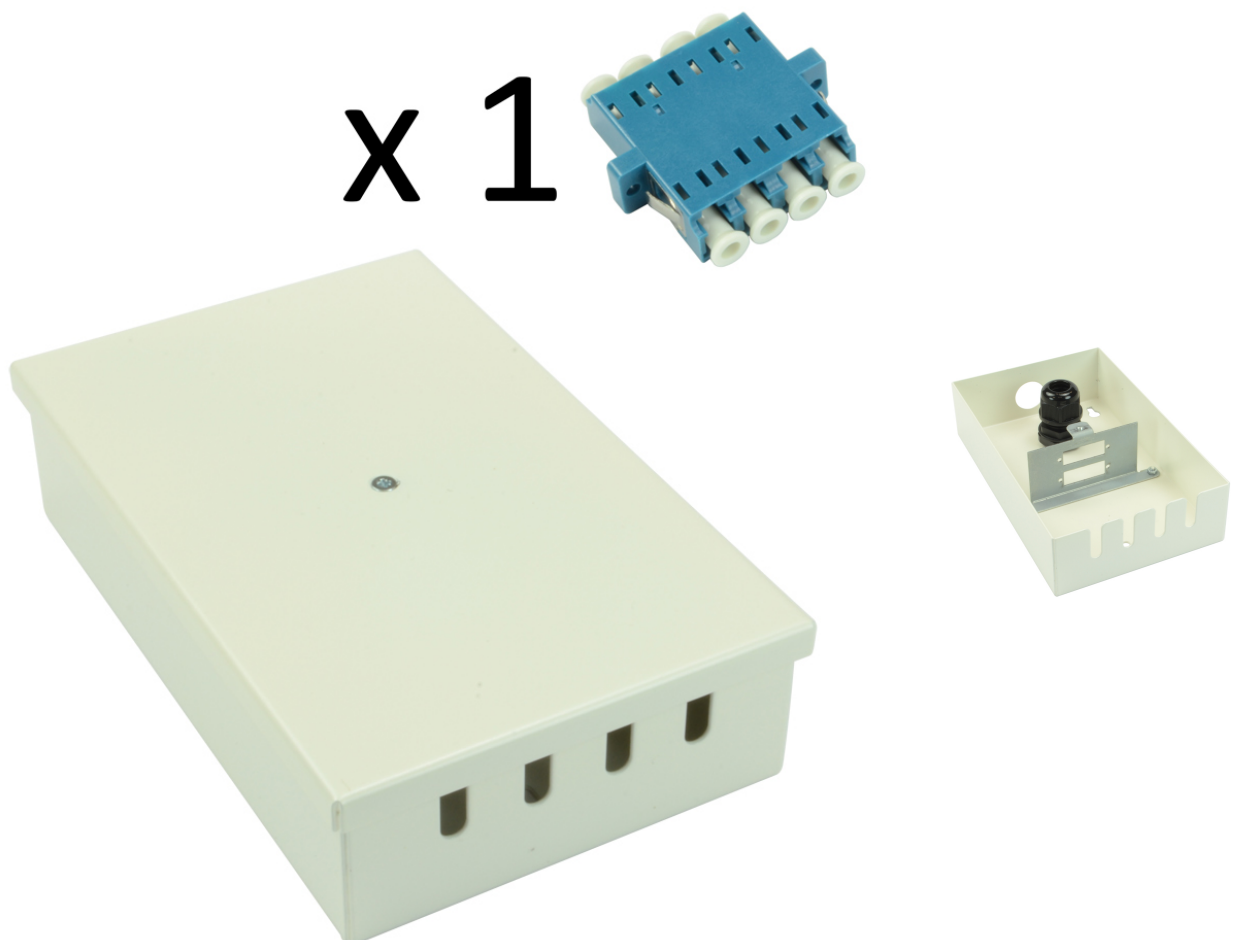

Tamperproof Fibre Wall Box LC Quad Singlemode 1 Adaptor

Product Images

Product Code: T70-0278

Short Description

A tamperproof fibre optic break out box loaded with 1 LC quad singlemode adaptors. The box is also available unloaded in a 2 connector version.

Dimensions:

- Width - 100mm
- Depth - 40mm
- Height - 160mm
- Weight - 0.6kg fully loaded
- Cable entry - 1 x 20mm gland hole
- Colour -White

Description

A tamperproof fibre optic break out box loaded with 1 LC quad singlemode adaptors. The box is also available unloaded in a 2 connector version.

Dimensions:

- Width - 100mm
- Depth - 40mm
- Height - 160mm
- Weight - 0.6kg fully loaded
- Cable entry - 1 x 20mm gland hole
- Colour -White