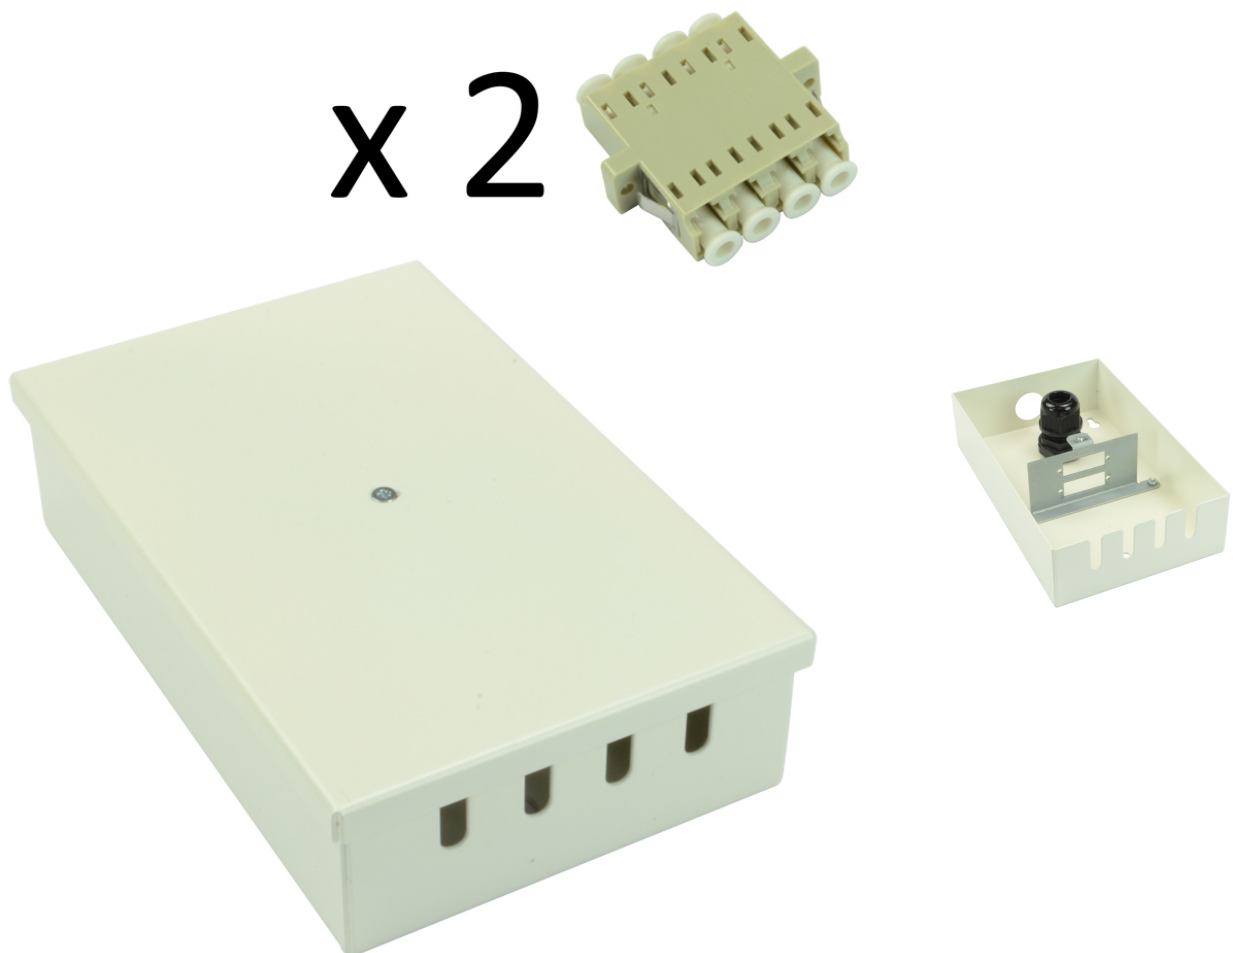

# Tamperproof Fibre Wall Box LC Quad Multimode 2 Adaptor

Product Images

Product Code: T70-0277

## Short Description

A tamperproof fibre optic break out box loaded with 2 LC quad multimode adaptors. The box is also available unloaded in a 1 connector version.

**Dimensions:**

- Width - 100mm
- Depth - 40mm
- Height - 160mm
- Weight - 0.6kg fully loaded
- Cable entry - 1 x 20mm gland hole
- Colour -White

## Description

---

A tamperproof fibre optic break out box loaded with 2 LC quad multimode adaptors. The box is also available unloaded in a 1 connector version.

**Dimensions:**

- Width - 100mm
- Depth - 40mm
- Height - 160mm
- Weight - 0.6kg fully loaded
- Cable entry - 1 x 20mm gland hole
- Colour -White