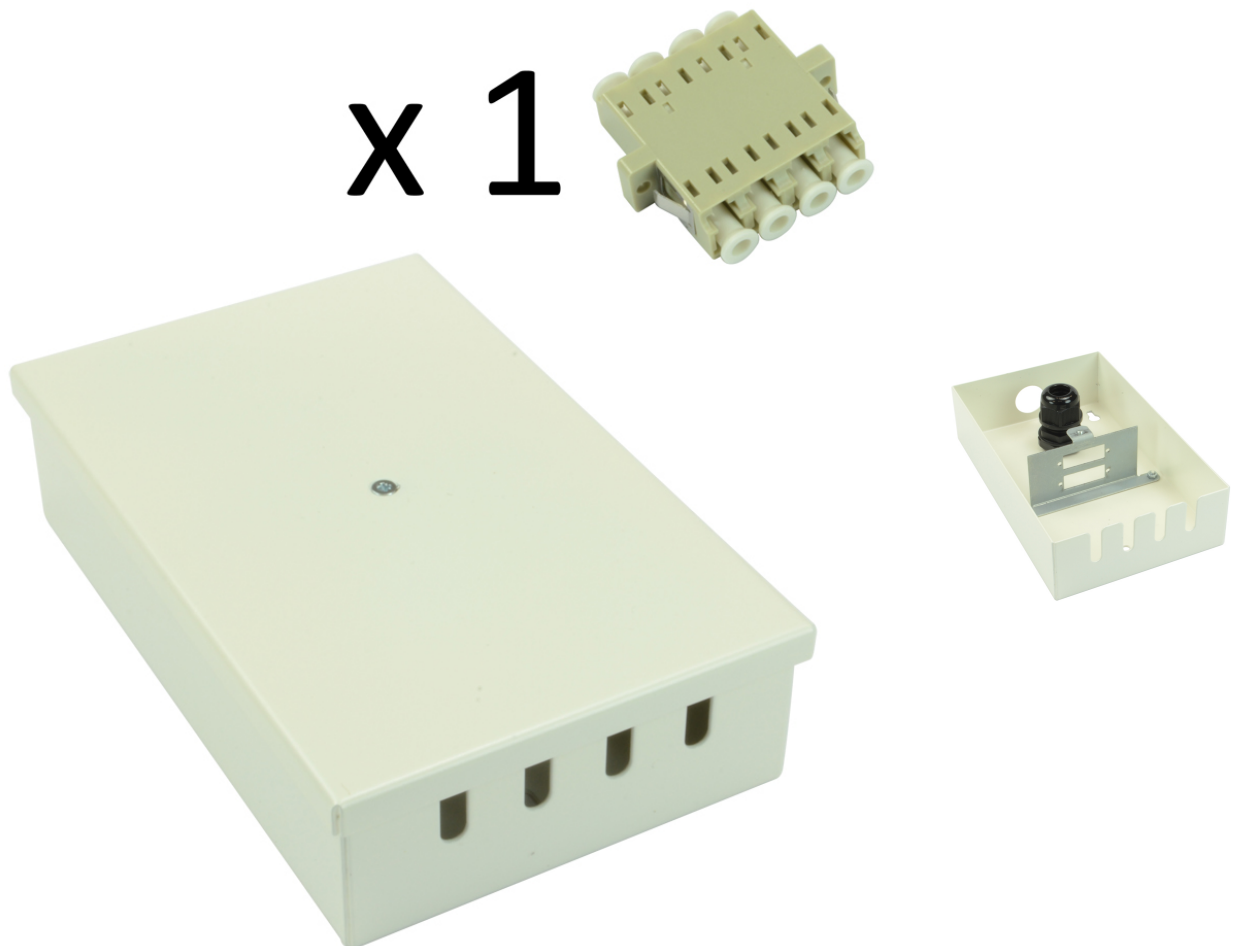

Tamperproof Fibre Wall Box LC Quad Multimode 1 Adaptor

Product Images

Product Code: T70-0276

Short Description

A tamperproof fibre optic break out box loaded with 1 LC quad multimode adaptors. The box is also available unloaded in a 2 connector version.

Dimensions:

- Width - 100mm
- Depth - 40mm
- Height - 160mm
- Weight - 0.6kg fully loaded
- Cable entry - 1 x 20mm gland hole
- Colour -White

Description

A tamperproof fibre optic break out box loaded with 1 LC quad multimode adaptors. The box is also available unloaded in a 2 connector version.

Dimensions:

- Width - 100mm
- Depth - 40mm
- Height - 160mm
- Weight - 0.6kg fully loaded
- Cable entry - 1 x 20mm gland hole
- Colour -White