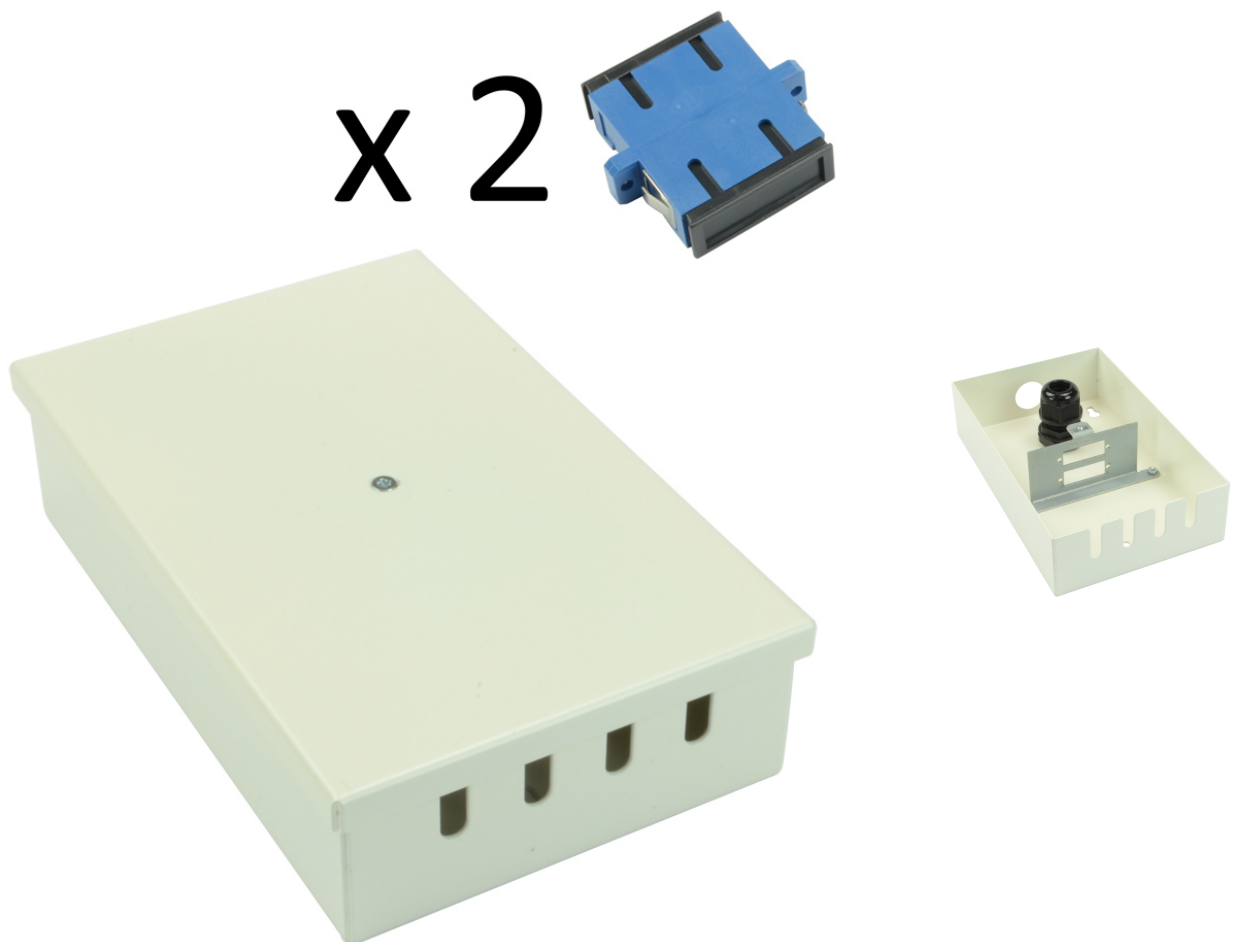

Tamperproof Fibre Wall Box SC Duplex Singlemode 2 Adaptor

Product Images

Product Code: T70-0275

Short Description

A tamperproof fibre optic break out box loaded with 1 SC duplex singlemode adaptors. The box is also available unloaded in a 1 connector version.

Dimensions:

- Width - 100mm
- Depth - 40mm
- Height - 160mm
- Weight - 0.6kg fully loaded
- Cable entry - 1 x 20mm gland hole
- Colour -White

Description

A tamperproof fibre optic break out box loaded with 1 SC duplex singlemode adaptors. The box is also available unloaded in a 1 connector version.

Dimensions:

- Width - 100mm
- Depth - 40mm
- Height - 160mm
- Weight - 0.6kg fully loaded
- Cable entry - 1 x 20mm gland hole
- Colour -White