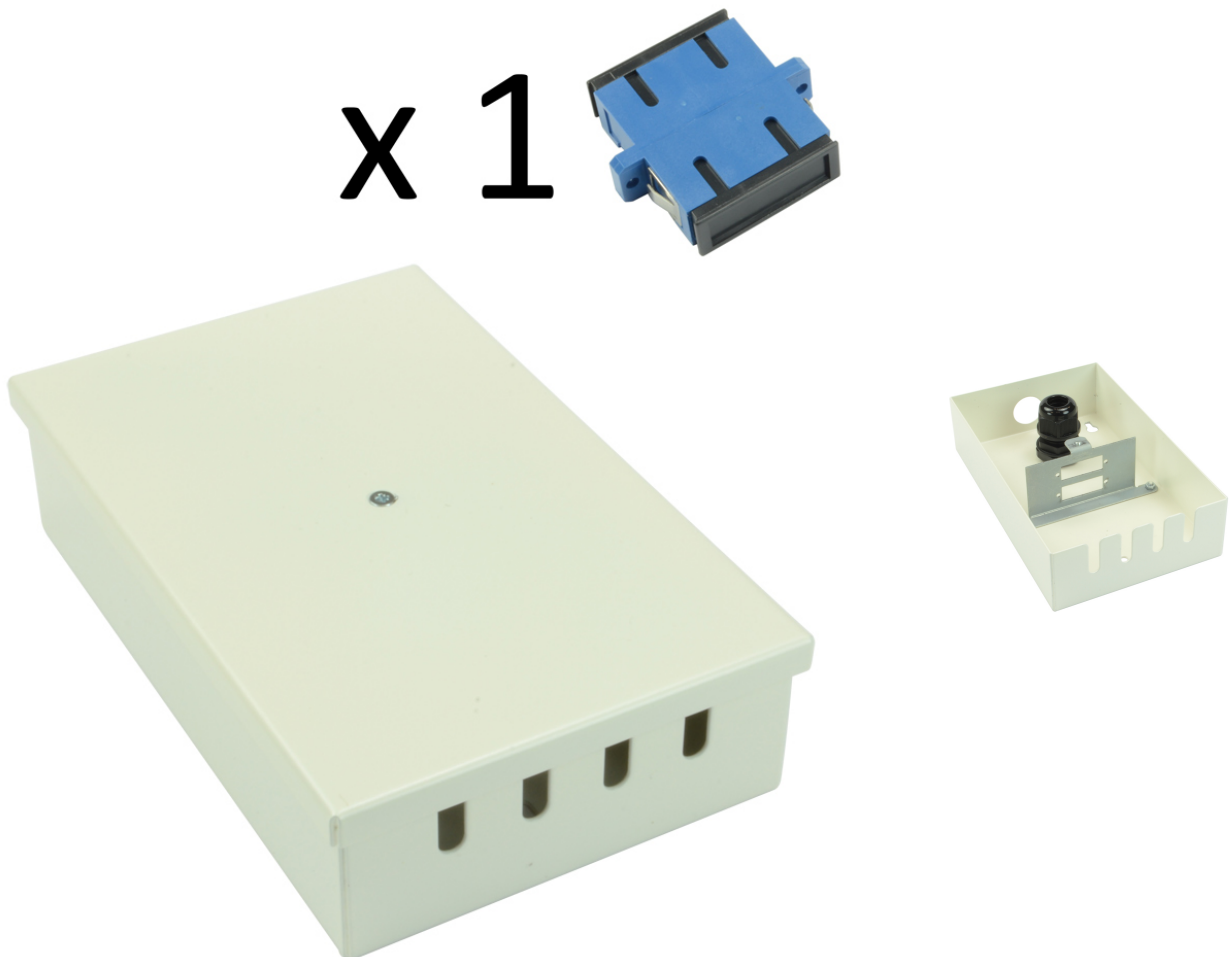

# Tamperproof Fibre Wall Box SC Duplex Singlemode 1 Adaptor

Product Images

Product Code: T70-0274

## Short Description

A tamperproof fibre optic break out box loaded with 1 SC duplex singlemode adaptors. The box is also available unloaded in a 2 connector version.

1

**Dimensions:**

- Width - 100mm
- Depth - 40mm
- Height - 160mm
- Weight - 0.6kg fully loaded
- Cable entry - 1 x 20mm gland hole
- Colour -White

## Description

---

A tamperproof fibre optic break out box loaded with 1 SC duplex singlemode adaptors. The box is also available unloaded in a 2 connector version.

**Dimensions:**

- Width - 100mm
- Depth - 40mm
- Height - 160mm
- Weight - 0.6kg fully loaded
- Cable entry - 1 x 20mm gland hole
- Colour -White