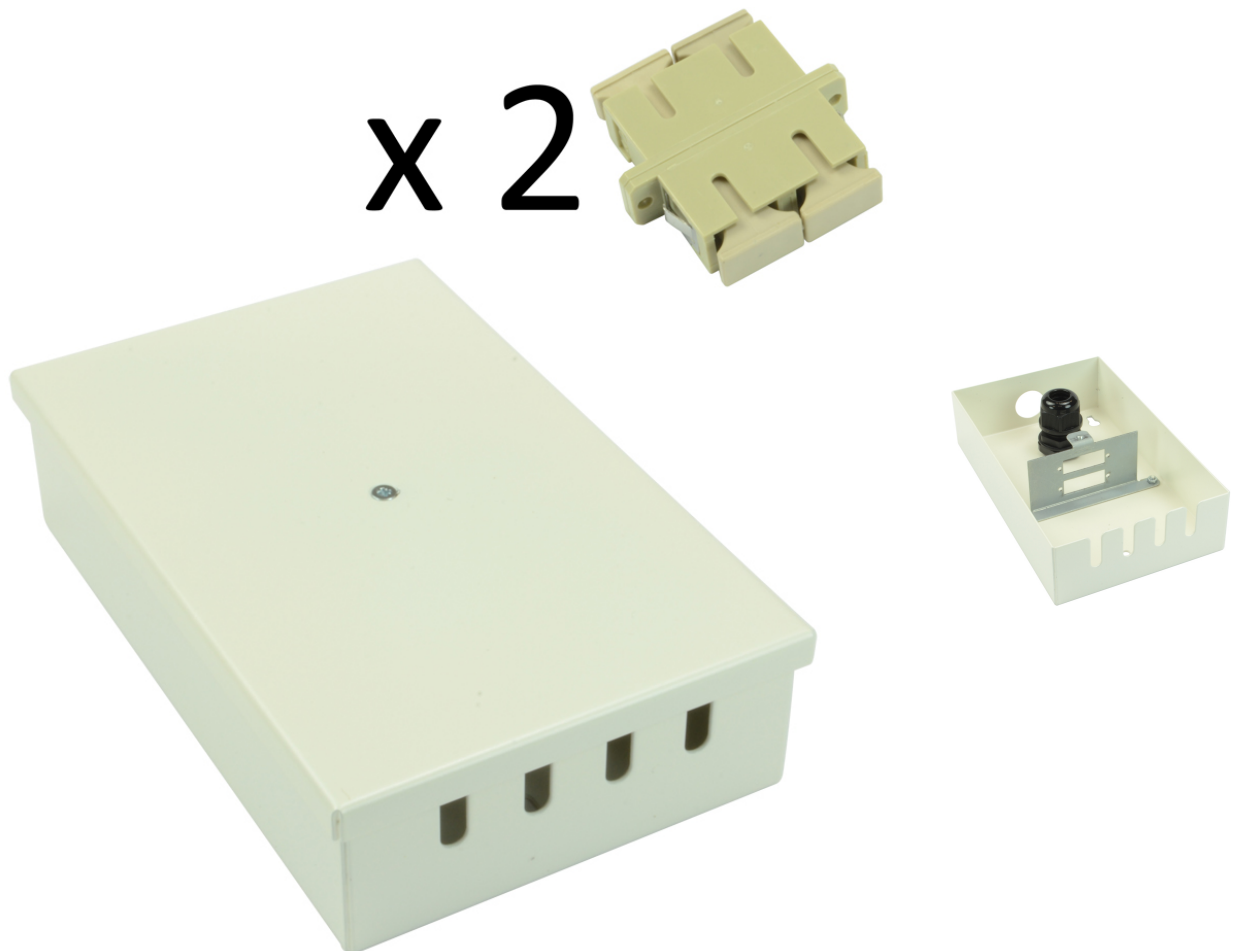

Tamperproof Fibre Wall Box SC Duplex Multimode 2 Adaptor

Product Images

Product Code: T70-0273

Short Description

A tamperproof fibre optic break out box loaded with 2 SC duplex multimode adaptors. The box is also available unloaded in a 1 connector version.

Dimensions:

- Width - 100mm
- Depth - 40mm
- Height - 160mm
- Weight - 0.6kg fully loaded
- Cable entry - 1 x 20mm gland hole
- Colour -White

Description

A tamperproof fibre optic break out box loaded with 2 SC duplex multimode adaptors. The box is also available unloaded in a 1 connector version.

Dimensions:

- Width - 100mm
- Depth - 40mm
- Height - 160mm
- Weight - 0.6kg fully loaded
- Cable entry - 1 x 20mm gland hole
- Colour -White