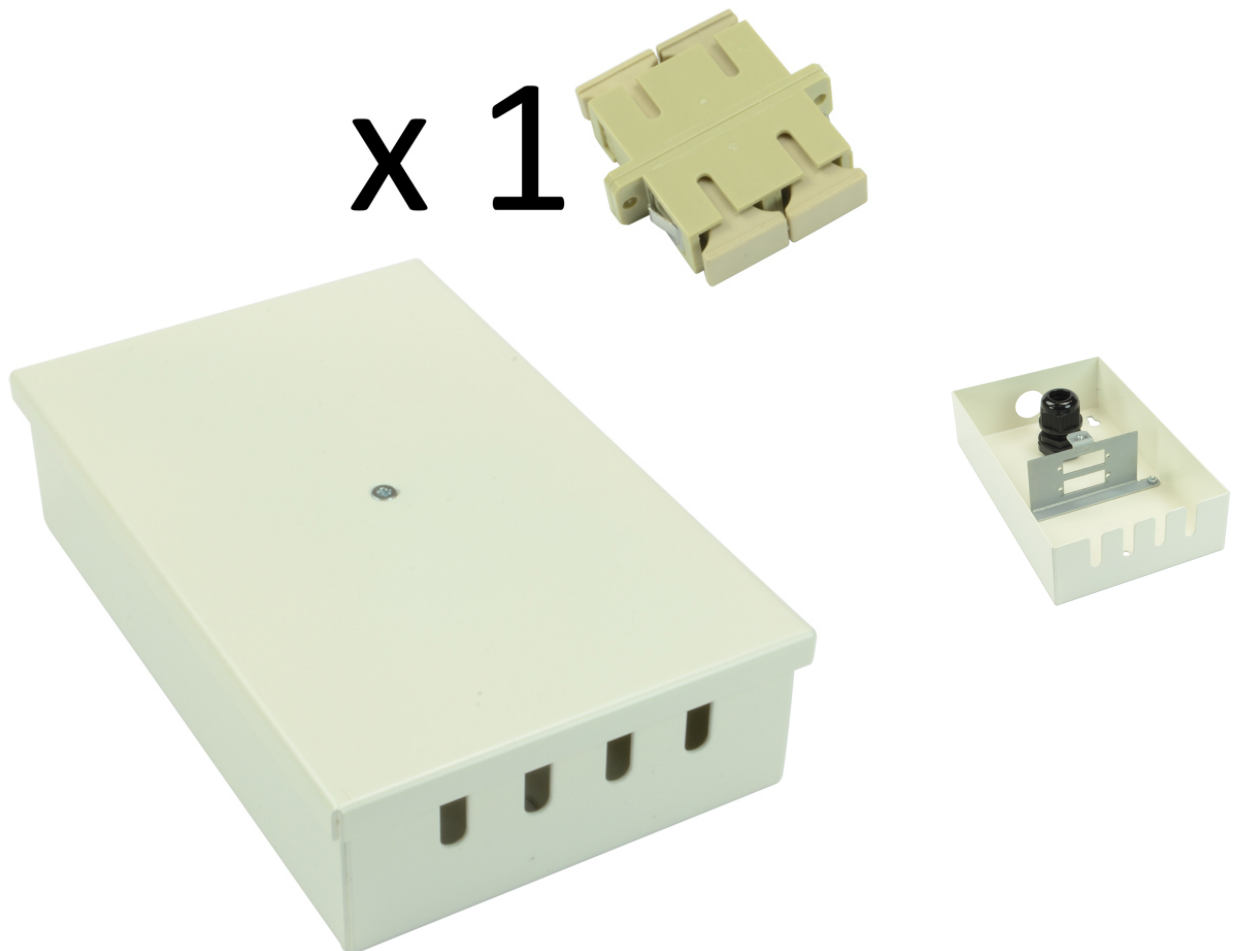

# Tamperproof Fibre Wall Box SC Duplex Multimode 1 Adaptor

Product Images

Product Code: T70-0272

## Short Description

A tamperproof fibre optic break out box loaded with 1 SC duplex multimode adaptor. The box is also available unloaded in a 2 connector version.

**Dimensions:**

- Width - 100mm
- Depth - 40mm
- Height - 160mm
- Weight - 0.6kg fully loaded
- Cable entry - 1 x 20mm gland hole
- Colour -White

## Description

---

A tamperproof fibre optic break out box loaded with 1 SC duplex multimode adaptor. The box is also available unloaded in a 2 connector version.

**Dimensions:**

- Width - 100mm
- Depth - 40mm
- Height - 160mm
- Weight - 0.6kg fully loaded
- Cable entry - 1 x 20mm gland hole
- Colour -White