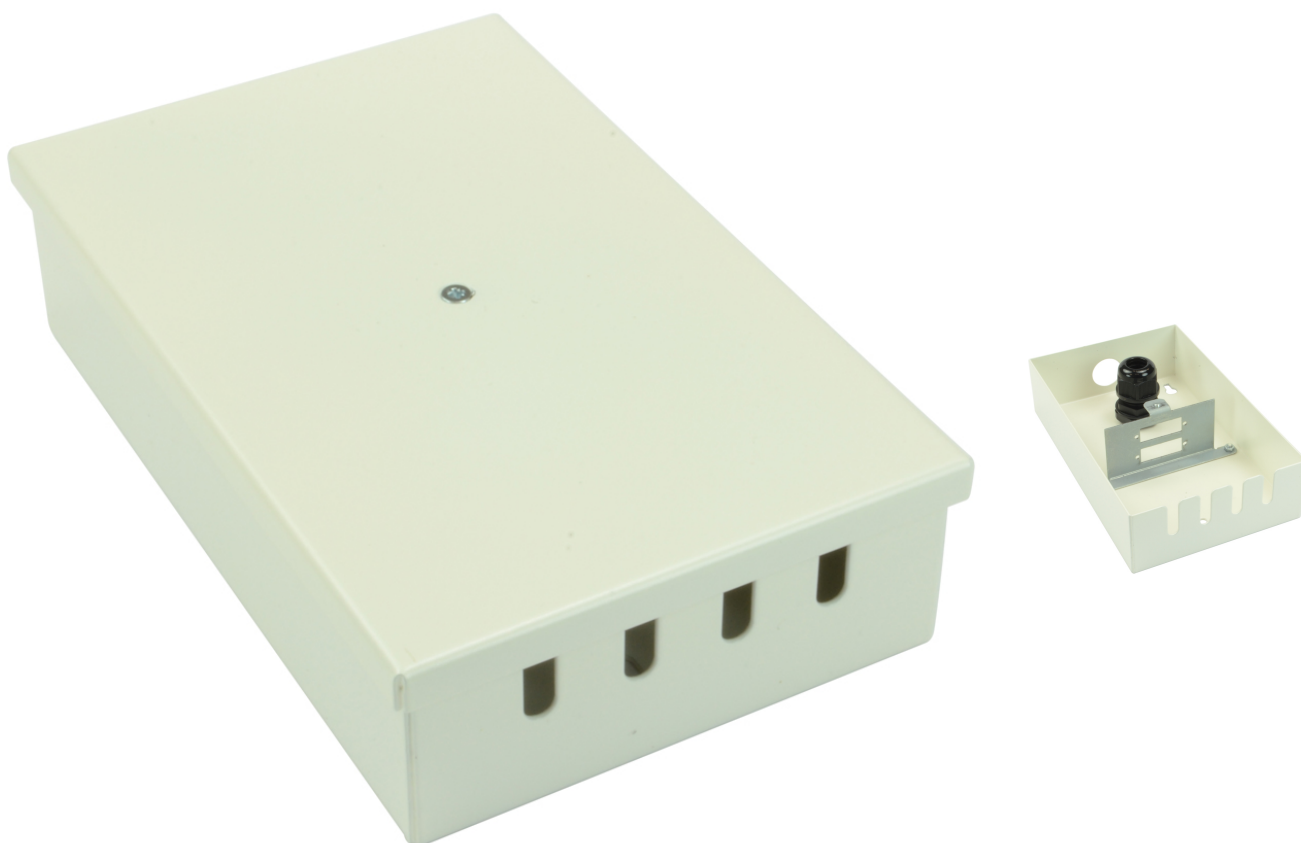

Tamperproof Fibre Wall Box SC or LC 1/2 Adaptor Unloaded

Product Images

Product Code: T70-0271

Short Description

A tamperproof fibre optic break out box which can take up to 4 SC simplex or LC duplex fibre connectors. Supplied unloaded, versions are also available pre-loaded with 2 or 4 SC simplex or LC

duplex connectors.

Dimensions:

- Width - 100mm
- Depth - 40mm
- Height - 160mm
- Weight - 0.6kg fully loaded
- Cable entry - 1 x 20mm gland hole
- Colour -White

Description

A tamperproof fibre optic break out box which can take up to 4 SC simplex or LC duplex fibre connectors. Supplied unloaded, versions are also available pre-loaded with 2 or 4 SC simplex or LC duplex connectors.

Dimensions:

- Width - 100mm
- Depth - 40mm
- Height - 160mm
- Weight - 0.6kg fully loaded
- Cable entry - 1 x 20mm gland hole
- Colour -White