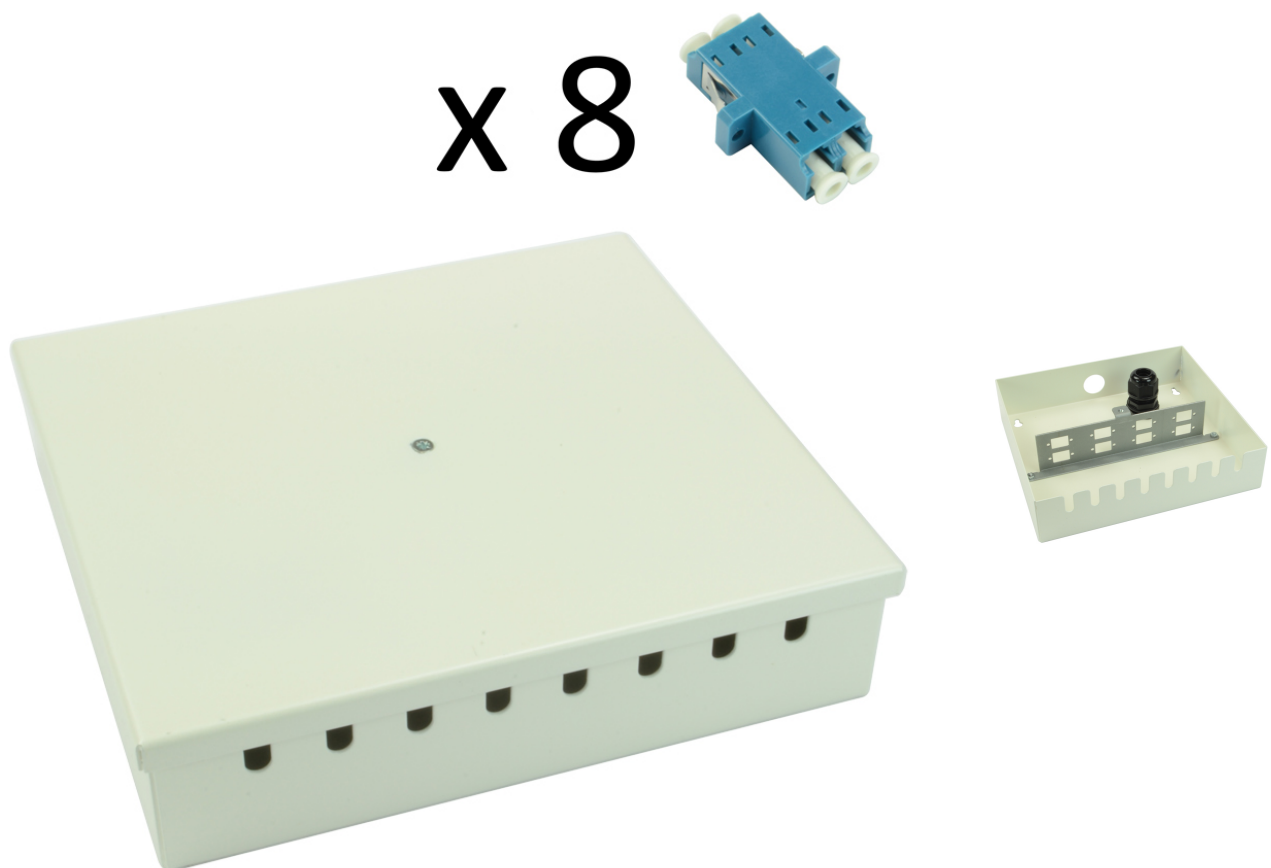

Tamperproof Fibre Wall Box LC Duplex Singlemode 8 Adaptor

Product Images

Product Code: T70-0270

Short Description

A tamperproof fibre optic break out box loaded with 8 LC duplex singlemode adaptors. The box is also available in a 4 connector version.

Dimensions:

- Width - 172mm
- Depth - 40mm
- Height - 160mm
- Weight - 0.9kg fully loaded
- Cable entry - 1 x 20mm gland hole
- Colour -White

Description

A tamperproof fibre optic break out box loaded with 8 LC duplex singlemode adaptors. The box is also available in a 4 connector version.

Dimensions:

- Width - 172mm
- Depth - 40mm
- Height - 160mm
- Weight - 0.9kg fully loaded
- Cable entry - 1 x 20mm gland hole
- Colour -White