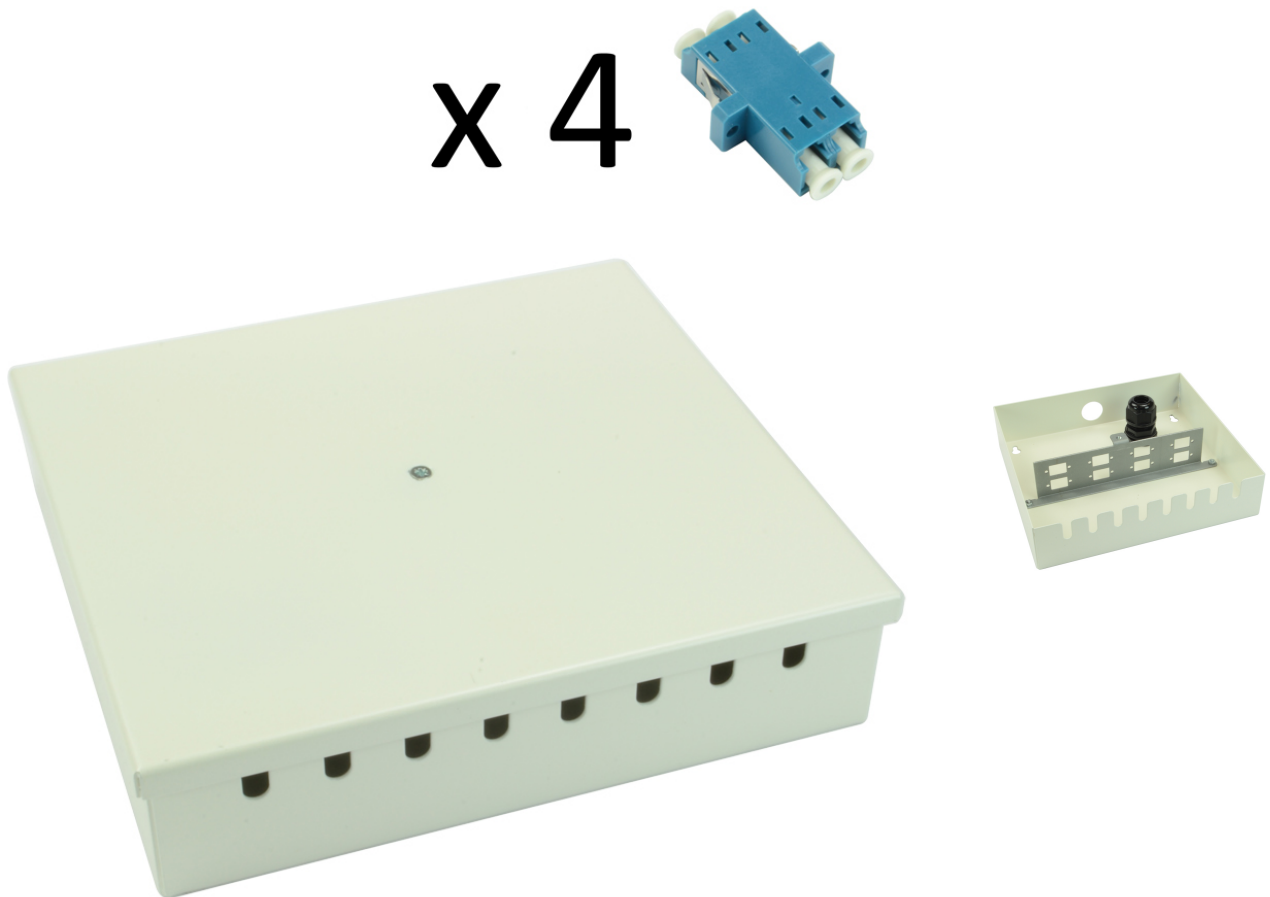

Tamperproof Fibre Wall Box LC Duplex Singlemode 4 Adaptor

Product Images

Product Code: T70-0269

Short Description

A tamperproof fibre optic break out box loaded with 4 LC duplex singlemode adaptors. The box is also available in an 8 connector version.

1

Dimensions:

- Width - 172mm
- Depth - 40mm
- Height - 160mm
- Weight - 0.9kg fully loaded
- Cable entry - 1 x 20mm gland hole
- Colour -White

Description

A tamperproof fibre optic break out box loaded with 4 LC duplex singlemode adaptors. The box is also available in an 8 connector version.

Dimensions:

- Width - 172mm
- Depth - 40mm
- Height - 160mm
- Weight - 0.9kg fully loaded
- Cable entry - 1 x 20mm gland hole
- Colour -White